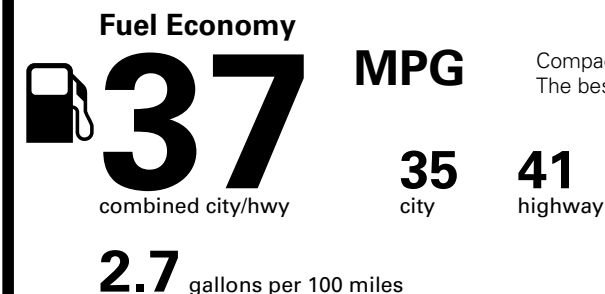

Convenience Features

- Touch panel display audio system
- Rearview camera
- Four speakers
- Bluetooth® wireless technology
- USB port
- Cruise control
- ECO indicator light
- Steering wheel audio controls
- Steering wheel phone controls
- Air conditioning
- Micron air filtration
- Rear heater floor ducts
- Remote keyless entry with panic feature
- Power windows
- Power door locks
- 12-volt power outlet
- Floor console with cup holders
- Front door panel storage pockets
- Glove box

Safety & Security

- Hill Start Assist (HSA)
- Anti-lock Braking System (ABS) with Electronic Brakeforce Distribution (EBD) and Brake Assist
- Active Stability Control (ASC)
- Tire Pressure Monitoring System (TPMS)
- Advanced dual-stage front airbags
- Side curtain airbags
- Driver's knee airbag
- Three-point seatbelts for all seating positions
- Adjustable front shoulder belts with pretensioner
- LATCH child-restraint system
- Child safety rear door locks
- Anti-theft engine immobilizer
- RISE body construction

Additional Equipment

Full Tank of Gas	INCLUDED
Accy Carpeted Floor Mats and Portfolio	$135.00
Accy Armrest Console	$185.00

MSRP*:	$15,995.00
Total Additional Equipment:	$320.00
Subtotal:	$16,315.00
Destination/Handling:	$995.00
Total MSRP*:	$17,310.00

*MSRP (Manufacturer's Suggested Retail Price)

Visit us at www.mitsubishicars.com

EPA DOT Fuel Economy and Environment

Gasoline Vehicle

Compact Cars range from 14 to 119 MPG. The best vehicle rates 136 MPGe.

You save $1,750
in fuel costs over 5 years compared to the average new vehicle.

Annual fuel COST
$1,050