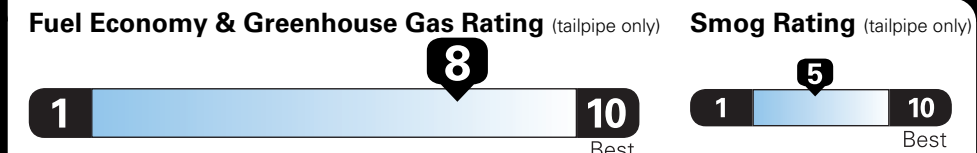

This vehicle emits 239 grams CO₂ per mile. The best emits 0 grams per mile (tailpipe only). Producing and distributing fuel also create emissions; learn more at fuelconomy.gov.

Actual results will vary for many reasons, including driving conditions and how you drive and maintain your vehicle. The average new vehicle gets 27 MPG and costs $7,000 to fuel over 5 years. Cost estimates are based on 15,000 miles per year at $2.55 per gallon. MPGe is miles per gasoline gallon equivalent. Vehicle emissions are a significant cause of climate change and smog.

fuelconomy.gov

Calculate personalized estimates and compare vehicles

10-year
100,000-mile
LIMITED POWERTRAIN WARRANTY

10 YEAR / **100,000** MILE POWERTRAIN
7 YEAR / **100,000** MILE ANTI-CORROSION/PERFORATION
5 YEAR / **60,000** MILE BUMPER-TO-BUMPER
5 YEAR / **UNLIMITED** MILE ROADSIDE ASSISTANCE

GOVERNMENT 5-STAR SAFETY RATINGS

This vehicle has not been rated by the government for overall vehicle score, frontal crash, side crash, or rollover risk.

Source: National Highway Traffic Safety Administration (NHTSA).
www.safercar.gov or 1-888-327-4236

Parts Content Information

For vehicles in this carline:
U.S./Canadian Major Sources of Parts Content: Foreign Parts Content:
0% **THAILAND 93%**

For this vehicle:
Final Assembly Point: **CHONBURI, THAILAND**
Country of Origin: **THAILAND**
Engine: **THAILAND**
Transmission: **THAILAND**

Note: Parts content does not include final assembly, distribution, or other non-parts costs.