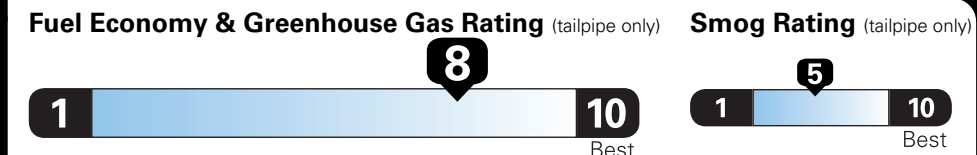

This vehicle emits 239 grams CO₂ per mile. The best emits 0 grams per mile (tailpipe only). Producing and distributing fuel also create emissions; learn more at fuelconomy.gov.

Actual results will vary for many reasons, including driving conditions and how you drive and maintain your vehicle. The average new vehicle gets 27 MPG and costs $7,000 to fuel over 5 years. Cost estimates are based on 15,000 miles per year at $2.55 per gallon. MPGe is miles per gasoline gallon equivalent. Vehicle emissions are a significant cause of climate change and smog.

fuelconomy.gov

Calculate personalized estimates and compare vehicles

10-year 100,000-mile LIMITED POWERTRAIN WARRANTY

10^{YEAR} / 100,000^{MILE} POWERTRAIN	7^{YEAR} / 100,000^{MILE} ANTI-CORROSION/PERFORATION
5^{YEAR} / 60,000^{MILE} BUMPER-TO-BUMPER	5^{YEAR} / UNLIMITED^{MILE} ROADSIDE ASSISTANCE

*See participating Retailer for Limited Warranty and Roadside Assistance terms and conditions.

GOVERNMENT 5-STAR SAFETY RATINGS

This vehicle has not been rated by the government for overall vehicle score, frontal crash, side crash, or rollover risk.

Source: National Highway Traffic Safety Administration (NHTSA).
www.safercar.gov or 1-888-327-4236

Parts Content Information

For vehicles in this carline:
U.S./Canadian Parts Content: **0%** Major Sources of Foreign Parts Content: **THAILAND 93%**

For this vehicle:
Final Assembly Point: **CHONBURI, THAILAND**
Country of Origin: **THAILAND** Engine: **THAILAND** Transmission: **THAILAND**

Note: Parts content does not include final assembly, distribution, or other non-parts costs.

MITSUBISHI MOTORS

Cumulative Accessory Weight is 35.3 lbs

Method of Transport: RAIL
Plant/Port of Entry: TACOMA, WA

VIN : ML32F3FJ3KHF12760
Route Code : RJO

Gasoline, license and title fees, applicable federal, state and local taxes and dealer and distributor installed options and accessories are not included in the manufacturer's suggested retail price. This label has been applied to this vehicle pursuant to federal law and cannot be moved or altered prior to delivery to the ultimate purchaser.

Cumulative Accessory Weight is **35.3 lbs**