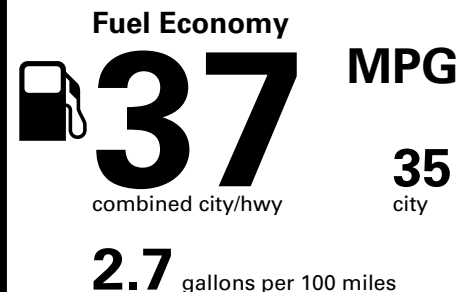

*MSRP (Manufacturer's Suggested Retail Price)

Visit us at www.mitsubishicars.com

Fuel Economy and Environment

Gasoline Vehicle

Compact Cars range from 14 to 113 MPG. The best vehicle rates 136 MPGe.

You save \$2,000
in fuel costs over 5 years compared to the average new vehicle.