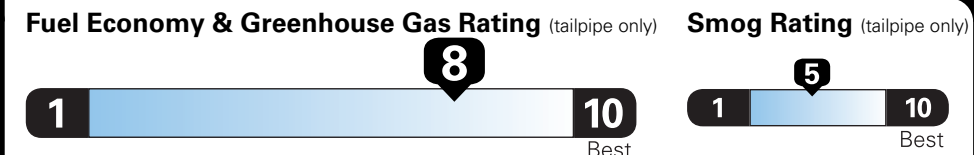

This vehicle emits 237 grams CO₂ per mile. The best emits 0 grams per mile (tailpipe only). Producing and distributing fuel also create emissions; learn more at fuelconomy.gov.

Actual results will vary for many reasons, including driving conditions and how you drive and maintain your vehicle. The average new vehicle gets 27 MPG and costs $6,750 to fuel over 5 years. Cost estimates are based on 15,000 miles per year at $2.40 per gallon. MPGe is miles per gasoline gallon equivalent. Vehicle emissions are a significant cause of climate change and smog.

fuelconomy.gov

Calculate personalized estimates and compare vehicles

10-year 100,000-mile LIMITED POWERTRAIN WARRANTY

10 YEAR / 100,000 MILE POWERTRAIN	7 YEAR / 100,000 MILE ANTI-CORROSION/PERFORATION
5 YEAR / 60,000 MILE BUMPER-TO-BUMPER	5 YEAR / UNLIMITED MILE ROADSIDE ASSISTANCE

*See participating Retailer for Limited Warranty and Roadside Assistance terms and conditions.

GOVERNMENT 5-STAR SAFETY RATINGS

This vehicle has not been rated by the government for overall vehicle score, frontal crash, side crash, or rollover risk.

Source: National Highway Traffic Safety Administration (NHTSA).
www.safercar.gov or 1-888-327-4236

Parts Content Information

For vehicles in this carline:
U.S./Canadian Parts Content: **0%** Major Sources of Foreign Parts Content: **THAILAND 90%**

For this vehicle:
Final Assembly Point: **CHONBURI, THAILAND**
Country of Origin: **THAILAND** Engine: **THAILAND** Transmission: **THAILAND**

Note: Parts content does not include final assembly, distribution, or other non-parts costs.

MITSUBISHI MOTORS

Cumulative Accessory Weight is 8.4 lbs

Method of Transport: TRUCK
Plant/Port of Entry: BALTIMORE, MD

VIN : ML32F3FJ4JHF10868
Route Code : TAR

Gasoline, license and title fees, applicable federal, state and local taxes and dealer and distributor installed options and accessories are not included in the manufacturer's suggested retail price. This label has been applied to this vehicle pursuant to federal law and cannot be moved or altered prior to delivery to the ultimate purchaser.

Cumulative Accessory Weight is 8.4 lbs