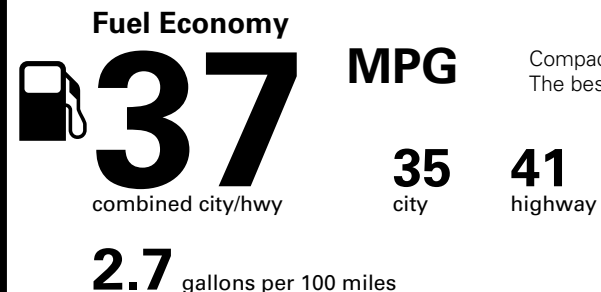

*MSRP (Manufacturer's Suggested Retail Price)

Visit us at www.mitsubishicars.com

EPA DOT Fuel Economy and Environment

Gasoline Vehicle

Compact Cars range from 14 to 107 MPG. The best vehicle rates 136 MPGe.