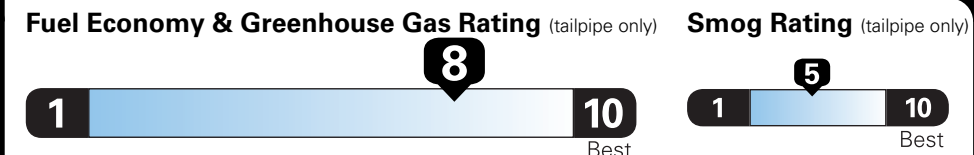

This vehicle emits 239 grams CO₂ per mile. The best emits 0 grams per mile (tailpipe only). Producing and distributing fuel also create emissions; learn more at fuelconomy.gov.

Actual results will vary for many reasons, including driving conditions and how you drive and maintain your vehicle. The average new vehicle gets 27 MPG and costs $7,000 to fuel over 5 years. Cost estimates are based on 15,000 miles per year at $2.55 per gallon. MPGe is miles per gasoline gallon equivalent. Vehicle emissions are a significant cause of climate change and smog.

fuelconomy.gov

Calculate personalized estimates and compare vehicles

10-year 100,000-mile LIMITED POWERTRAIN WARRANTY

10^{YEAR} / 100,000^{MILE} POWERTRAIN	7^{YEAR} / 100,000^{MILE} ANTI-CORROSION/PERFORATION
5^{YEAR} / 60,000^{MILE} BUMPER-TO-BUMPER	5^{YEAR} / UNLIMITED^{MILE} ROADSIDE ASSISTANCE

*See participating Retailer for Limited Warranty and Roadside Assistance terms and conditions.

GOVERNMENT 5-STAR SAFETY RATINGS

This vehicle has not been rated by the government for overall vehicle score, frontal crash, side crash, or rollover risk.

Source: National Highway Traffic Safety Administration (NHTSA). www.safercar.gov or 1-888-327-4236

Parts Content Information

For vehicles in this carline:
U.S./Canadian Parts Content: 0% Major Sources of Foreign Parts Content: THAILAND 93%

For this vehicle:
Final Assembly Point: CHONBURI, THAILAND
Country of Origin: THAILAND Engine: THAILAND Transmission: THAILAND

Note: Parts content does not include final assembly, distribution, or other non-parts costs.

MITSUBISHI MOTORS

Cumulative Accessory Weight is 9.2 lbs Method of Transport: TRUCK VIN : ML32F3FJ4KHF07633
Plant/Port of Entry: JACKSONVILLE,FL Route Code : THT

Gasoline, license and title fees, applicable federal, state and local taxes and dealer and distributor installed options and accessories are not included in the manufacturer's suggested retail price. This label has been applied to this vehicle pursuant to federal law and cannot be moved or altered prior to delivery to the ultimate purchaser.

Cumulative Accessory Weight is 9.2 lbs