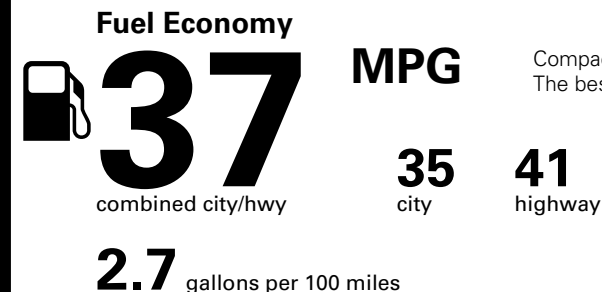

EPA DOT Fuel Economy and Environment

Gasoline Vehicle

Compact Cars range from 14 to 119 MPG. The best vehicle rates 136 MPGe.

You save \$1,750
in fuel costs over 5 years compared to the average new vehicle.