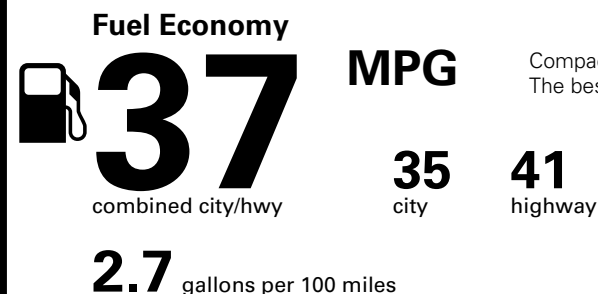

Fuel Economy and Environment

Gasoline Vehicle

Compact Cars range from 14 to 119 MPG. The best vehicle rates 136 MPGe.

You save \$1,750
in fuel costs over 5 years compared to the average new vehicle.

Annual fuel COST
\$1,050