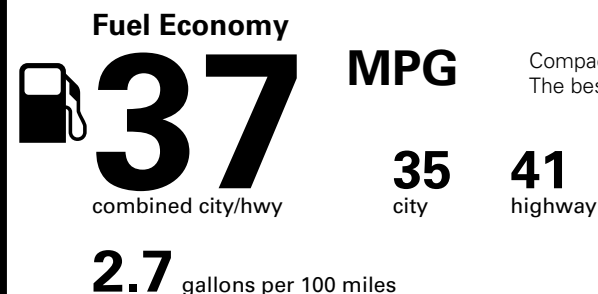

Convenience Features

- Touch panel display audio system
- Rearview camera
- Four speakers
- Bluetooth® wireless technology
- USB port
- Cruise control
- ECO indicator light
- Steering wheel audio controls
- Steering wheel phone controls
- Air conditioning
- Micron air filtration
- Rear heater floor ducts
- Remote keyless entry with panic feature
- Power windows
- Power door locks
- 12-volt power outlet
- Floor console with cup holders
- Front door panel storage pockets
- Glove box

Safety & Security

- Hill Start Assist (HSA)
- Anti-lock Braking System (ABS) with Electronic Brakeforce Distribution (EBD) and Brake Assist
- Active Stability Control (ASC)
- Tire Pressure Monitoring System (TPMS)
- Advanced dual-stage front airbags
- Side curtain airbags
- Driver's knee airbag
- Three-point seatbelts for all seating positions
- Adjustable front shoulder belts with pretensioner
- LATCH child-restraint system
- Child safety rear door locks
- Anti-theft engine immobilizer
- RISE body construction

Additional Equipment

Full Tank of Gas	INCLUDED
Accy Fog Lights	$295.00
Accy Exhaust Finisher	$60.00
Accy Carpeted Floor Mats and Portfolio	$135.00
Accy Armrest Console	$185.00

MSRP*	$15,995.00
Total Additional Equipment:	$675.00
Subtotal:	$16,670.00
Destination/Handling:	$995.00
Total MSRP*:	$17,665.00

*MSRP (Manufacturer's Suggested Retail Price)

Visit us at www.mitsubishicars.com

Fuel Economy and Environment

Gasoline Vehicle

Compact Cars range from 14 to 119 MPG. The best vehicle rates 136 MPGe.

You save $1,750
in fuel costs over 5 years compared to the average new vehicle.

Annual fuel cost $1,050