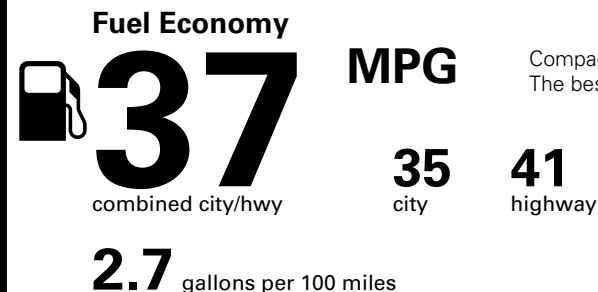

Fuel Economy and Environment

Gasoline Vehicle

Compact Cars range from 14 to 119 MPG. The best vehicle rates 136 MPGe.

You save \$1,750
in fuel costs over 5 years compared to the average new vehicle.

Annual fuel COST
\$1,050