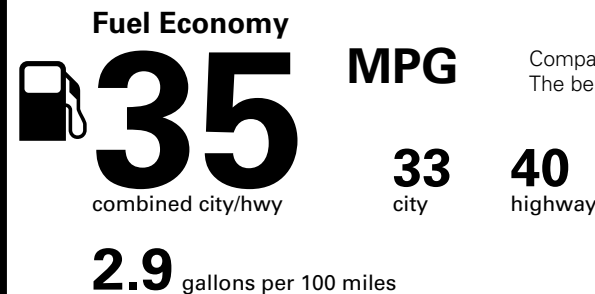

*MSRP (Manufacturer's Suggested Retail Price)

Visit us at www.mitsubishicars.com

EPA DOT Fuel Economy and Environment

Gasoline Vehicle

Compact Cars range from 14 to 119 MPG. The best vehicle rates 136 MPGe.