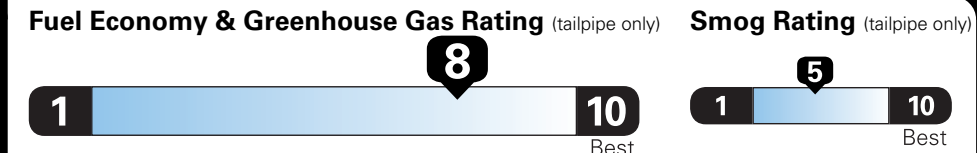

This vehicle emits 252 grams CO₂ per mile. The best emits 0 grams per mile (tailpipe only). Producing and distributing fuel also create emissions; learn more at fuelconomy.gov.

Actual results will vary for many reasons, including driving conditions and how you drive and maintain your vehicle. The average new vehicle gets 27 MPG and costs $7,500 to fuel over 5 years. Cost estimates are based on 15,000 miles per year at $2.70 per gallon. MPGe is miles per gasoline gallon equivalent. Vehicle emissions are a significant cause of climate change and smog.

fuelconomy.gov

Calculate personalized estimates and compare vehicles

10-year 100,000-mile LIMITED POWERTRAIN WARRANTY

10 YEAR / 100,000 MILE POWERTRAIN
7 YEAR / 100,000 MILE ANTI-CORROSION/PERFORATION

5 YEAR / 60,000 MILE BUMPER-TO-BUMPER
5 YEAR / UNLIMITED MILE ROADSIDE ASSISTANCE

*See participating Retailer for Limited Warranty and Roadside Assistance terms and conditions.

GOVERNMENT 5-STAR SAFETY RATINGS

This vehicle has not been rated by the government for overall vehicle score, frontal crash, side crash, or rollover risk.

Source: National Highway Traffic Safety Administration (NHTSA).
www.safercar.gov or 1-888-327-4236

Parts Content Information

For vehicles in this carline:
U.S./Canadian Parts Content: **0%** Major Sources of Foreign Parts Content: **THAILAND 93%**

For this vehicle:
Final Assembly Point: **CHONBURI, THAILAND**
Country of Origin: **THAILAND** Engine: **THAILAND** Transmission: **THAILAND**

Note: Parts content does not include final assembly, distribution, or other non-parts costs.

MITSUBISHI MOTORS

Cumulative Accessory Weight is 10.4 lbs

Method of Transport: TRUCK
Plant/Port of Entry: JACKSONVILLE, FL

VIN : **ML32F3FJ4LHF00263**
Route Code : **THT**

Gasoline, license and title fees, applicable federal, state and local taxes and dealer and distributor installed options and accessories are not included in the manufacturer's suggested retail price. This label has been applied to this vehicle pursuant to federal law and cannot be moved or altered prior to delivery to the ultimate purchaser.

Cumulative Accessory Weight is **10.4 lbs**