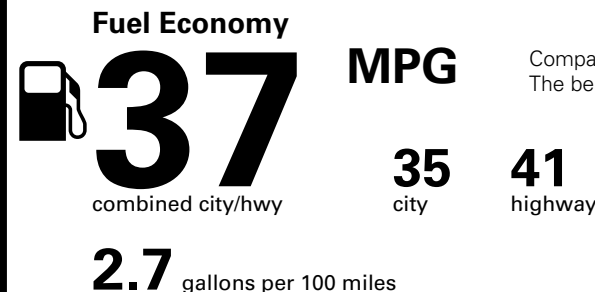

Convenience Features

- Rearview camera
- 4 speakers
- Bluetooth® wireless technology
- Front USB port
- Cruise control
- ECO Indicator
- Steering wheel audio and phone controls
- Automatic climate control
- Micron air filtration
- Rear heater floor ducts
- Remote keyless entry
- Power windows
- 12V power outlet
- Floor console with cupholders
- Front door bottle holder
- Glove box

Safety & Security

- Hill Start Assist (HSA)
- Anti-lock Braking System (ABS) with Electronic Brakeforce Distribution (EBD) and brake assist
- Active Stability Control (ASC)
- Tire Pressure Monitoring System (TPMS)
- Advanced dual-stage front airbags
- Side curtain airbags

Safety & Security (cont'd)

- Front seat-mounted side airbags
- Driver knee airbag
- Head restraints at front and rear outboard seating positions
- Adjustable front-seat shoulder belt anchors
- LATCH (Lower Anchors and Tethers for Children)
- Child safety rear door locks
- Anti-theft engine immobilizer
- RISE body construction

Additional Equipment

Pearl White Paint	$295.00
Full Tank of Gas	INCLUDED
Accy Carpeted Floor Mats and Portfolio	$145.00

	MSRP*:	$16,195.00
Total Additional Equipment:		$440.00
	Subtotal:	$16,635.00
Destination/Handling:		$995.00
	Total MSRP*:	$17,630.00

*MSRP (Manufacturer's Suggested Retail Price)

Visit us at www.mitsubishicars.com

EPA DOT Fuel Economy and Environment

Gasoline Vehicle

Compact Cars range from 14 to 119 MPG. The best vehicle rates 136 MPGe.

You save $2,000
in fuel costs over 5 years compared to the average new vehicle.

Annual fuel COST
$1,100