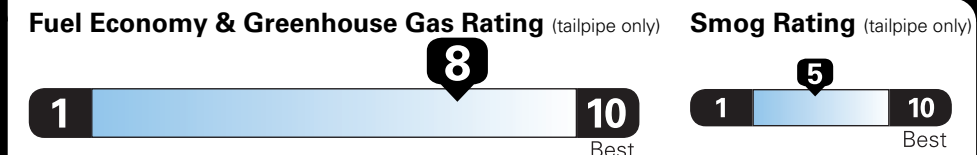

This vehicle emits 236 grams CO₂ per mile. The best emits 0 grams per mile (tailpipe only). Producing and distributing fuel also create emissions; learn more at fuelconomy.gov.

Actual results will vary for many reasons, including driving conditions and how you drive and maintain your vehicle. The average new vehicle gets 27 MPG and costs $7,500 to fuel over 5 years. Cost estimates are based on 15,000 miles per year at $2.70 per gallon. MPGe is miles per gasoline gallon equivalent. Vehicle emissions are a significant cause of climate change and smog.

fuelconomy.gov

Calculate personalized estimates and compare vehicles

10-year
100,000-mile
LIMITED POWERTRAIN WARRANTY

10 YEAR / 100,000 MILE POWERTRAIN
7 YEAR / 100,000 MILE ANTI-CORROSION/PERFORATION
5 YEAR / 60,000 MILE BUMPER-TO-BUMPER
5 YEAR / UNLIMITED MILE ROADSIDE ASSISTANCE

GOVERNMENT 5-STAR SAFETY RATINGS

This vehicle has not been rated by the government for overall vehicle score, frontal crash, side crash, or rollover risk.

Source: National Highway Traffic Safety Administration (NHTSA).
www.safercar.gov or 1-888-327-4236

Parts Content Information

For vehicles in this carline:
U.S./Canadian Major Sources of Parts Content: Foreign Parts Content:
0% **THAILAND 94%**

For this vehicle:
Final Assembly Point: **CHONBURI, THAILAND**
Country of Origin: **THAILAND**
Engine: **THAILAND**
Transmission: **THAILAND**

Note: Parts content does not include final assembly, distribution, or other non-parts costs.