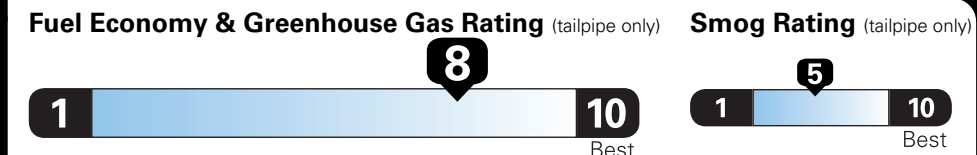

This vehicle emits 236 grams CO₂ per mile. The best emits 0 grams per mile (tailpipe only). Producing and distributing fuel also create emissions; learn more at fuelconomy.gov.

Actual results will vary for many reasons, including driving conditions and how you drive and maintain your vehicle. The average new vehicle gets 27 MPG and costs $7,500 to fuel over 5 years. Cost estimates are based on 15,000 miles per year at $2.70 per gallon. MPGe is miles per gasoline gallon equivalent. Vehicle emissions are a significant cause of climate change and smog.

fuelconomy.gov

Calculate personalized estimates and compare vehicles

10-year 100,000-mile LIMITED POWERTRAIN WARRANTY

10 YEAR / 100,000 MILE POWERTRAIN
7 YEAR / 100,000 MILE ANTI-CORROSION/PERFORATION

5 YEAR / 60,000 MILE BUMPER-TO-BUMPER
5 YEAR / UNLIMITED MILE ROADSIDE ASSISTANCE

*See participating Retailer for Limited Warranty and Roadside Assistance terms and conditions.

GOVERNMENT 5-STAR SAFETY RATINGS

This vehicle has not been rated by the government for overall vehicle score, frontal crash, side crash, or rollover risk.

Source: National Highway Traffic Safety Administration (NHTSA).
www.safercar.gov or 1-888-327-4236

Parts Content Information

For vehicles in this carline:
U.S./Canadian Parts Content: **0%** Major Sources of Foreign Parts Content: **THAILAND 94%**

For this vehicle:
Final Assembly Point: **CHONBURI, THAILAND**
Country of Origin: **THAILAND** Engine: **THAILAND** Transmission: **THAILAND**

Note: Parts content does not include final assembly, distribution, or other non-parts costs.

MITSUBISHI MOTORS

Cumulative Accessory Weight is 5.1 lbs

Method of Transport: TRUCK
Plant/Port of Entry: HUENEME, CA

VIN : **ML32F3FJ4LHF08668**
Route Code : **TNT**

Gasoline, license and title fees, applicable federal, state and local taxes and dealer and distributor installed options and accessories are not included in the manufacturer's suggested retail price. This label has been applied to this vehicle pursuant to federal law and cannot be moved or altered prior to delivery to the ultimate purchaser.

Cumulative Accessory Weight is **5.1 lbs**