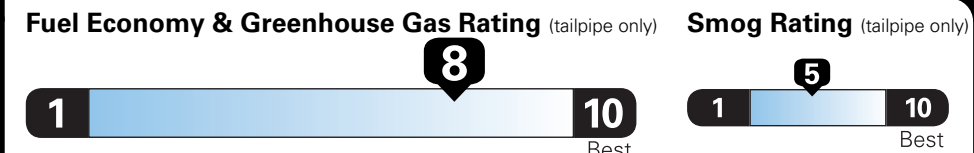

This vehicle emits 249 grams CO₂ per mile. The best emits 0 grams per mile (tailpipe only). Producing and distributing fuel also create emissions; learn more at fuelconomy.gov.

Actual results will vary for many reasons, including driving conditions and how you drive and maintain your vehicle. The average new vehicle gets 27 MPG and costs $6,750 to fuel over 5 years. Cost estimates are based on 15,000 miles per year at $2.40 per gallon. MPGe is miles per gasoline gallon equivalent. Vehicle emissions are a significant cause of climate change and smog.

fuelconomy.gov

Calculate personalized estimates and compare vehicles

Smartphone QR Code™

10-year
100,000-mile
LIMITED POWERTRAIN WARRANTY

10 YEAR / 100,000 MILE POWERTRAIN
7 YEAR / 100,000 MILE ANTI-CORROSION/PERFORATION
5 YEAR / 60,000 MILE BUMPER-TO-BUMPER
5 YEAR / UNLIMITED MILE ROADSIDE ASSISTANCE

GOVERNMENT 5-STAR SAFETY RATINGS

This vehicle has not been rated by the government for overall vehicle score, frontal crash, side crash, or rollover risk.

Source: National Highway Traffic Safety Administration (NHTSA).
www.safercar.gov or 1-888-327-4236

Parts Content Information

For vehicles in this carline:
U.S./Canadian Major Sources of Parts Content: Foreign Parts Content:
0% **THAILAND 94%**

For this vehicle:
Final Assembly Point: **CHONBURI, THAILAND**
Country of Origin: **THAILAND**
Engine: **THAILAND**
Transmission: **THAILAND**

Note: Parts content does not include final assembly, distribution, or other non-parts costs.