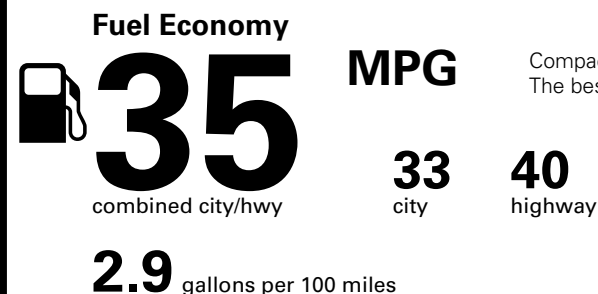

Convenience Features

- Touch panel display audio system
- Rearview camera
- Four speakers
- Bluetooth® wireless technology
- USB port
- ECO indicator light
- Steering wheel audio controls
- Steering wheel phone controls
- Air conditioning
- Micron air filtration
- Rear heater floor ducts
- Remote keyless entry with panic feature
- Power windows
- Power door locks
- 12-volt accessory outlet (x1)
- Center console with cup holders
- Front door panel storage pockets
- Glove box

Safety & Security

- Hill Start Assist (HSA)

Safety & Security (cont'd)

- Anti-lock Braking System (ABS) with Electronic Brakeforce Distribution (EBD) and Brake Assist (BA)
- Active Stability Control (ASC)
- Tire Pressure Monitoring System (TPMS)
- Advanced dual-stage SRS front airbags
- Side curtain airbags
- Driver's knee airbag
- Three-point seatbelts for all seating positions
- Adjustable front shoulder belts with pretensioner
- LATCH child-restraint system
- Child safety rear door locks
- Anti-theft engine immobilizer
- RISE body construction

Optional Equipment

Full Tank of Gas	INCLUDED
Accy Carpeted Floor Mats and Portfolio	$125.00

MSRP*:	$14,395.00
Total Optional Equipment:	$125.00
Subtotal:	$14,520.00
Destination/Handling:	$865.00
Total MSRP*:	$15,385.00

*MSRP (Manufacturer's Suggested Retail Price)

Visit us at www.mitsubishicars.com

Fuel Economy and Environment

Gasoline Vehicle

Compact Cars range from 14 to 107 MPG. The best vehicle rates 136 MPGe.

You save $1,500
in fuel costs over 5 years compared to the average new vehicle.

Annual fuel COST
$1,050