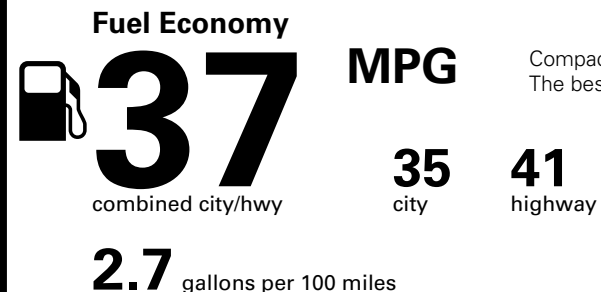

*MSRP (Manufacturer's Suggested Retail Price)

Visit us at www.mitsubishicars.com

EPA DOT Fuel Economy and Environment

Gasoline Vehicle

Compact Cars range from 14 to 119 MPG. The best vehicle rates 136 MPGe.