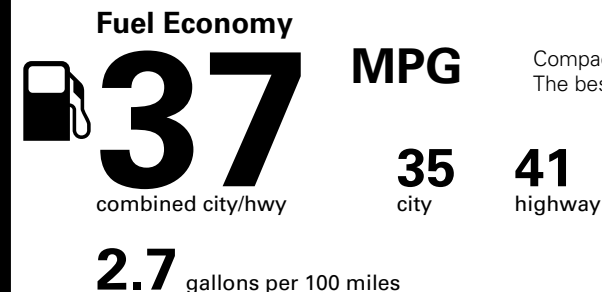

*MSRP (Manufacturer's Suggested Retail Price)

Visit us at www.mitsubishicars.com

EPA DOT Fuel Economy and Environment

Gasoline Vehicle

Compact Cars range from 14 to 119 MPG. The best vehicle rates 136 MPGe.