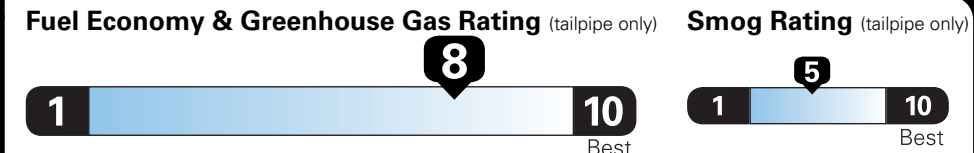

This vehicle emits 239 grams CO₂ per mile. The best emits 0 grams per mile (tailpipe only). Producing and distributing fuel also create emissions; learn more at fuelconomy.gov.

Actual results will vary for many reasons, including driving conditions and how you drive and maintain your vehicle. The average new vehicle gets 27 MPG and costs $7,000 to fuel over 5 years. Cost estimates are based on 15,000 miles per year at $2.55 per gallon. MPGe is miles per gasoline gallon equivalent. Vehicle emissions are a significant cause of climate change and smog.

fuelconomy.gov

Calculate personalized estimates and compare vehicles

10-year 100,000-mile LIMITED POWERTRAIN WARRANTY

10 YEAR / 100,000 MILE POWERTRAIN
5 YEAR / 60,000 MILE BUMPER-TO-BUMPER

7 YEAR / 100,000 MILE ANTI-CORROSION/PERFORATION
5 YEAR / UNLIMITED MILE ROADSIDE ASSISTANCE

*See participating Retailer for Limited Warranty and Roadside Assistance terms and conditions.

GOVERNMENT 5-STAR SAFETY RATINGS

This vehicle has not been rated by the government for overall vehicle score, frontal crash, side crash, or rollover risk.

Source: National Highway Traffic Safety Administration (NHTSA).
www.safercar.gov or 1-888-327-4236

Parts Content Information

For vehicles in this carline:
U.S./Canadian Parts Content: **0%**
Major Sources of Foreign Parts Content: **THAILAND 93%**

For this vehicle:
Final Assembly Point: **CHONBURI, THAILAND**
Country of Origin: **THAILAND**
Engine: **THAILAND**
Transmission: **THAILAND**

Note: Parts content does not include final assembly, distribution, or other non-parts costs.

MITSUBISHI MOTORS

Cumulative Accessory Weight is 11.1 lbs

Method of Transport: TRUCK
Plant/Port of Entry: JACKSONVILLE, FL

VIN : **ML32F3FJ5KHF18608**
Route Code : **THT**

Gasoline, license and title fees, applicable federal, state and local taxes and dealer and distributor installed options and accessories are not included in the manufacturer's suggested retail price. This label has been applied to this vehicle pursuant to federal law and cannot be moved or altered prior to delivery to the ultimate purchaser.

Cumulative Accessory Weight is 11.1 lbs