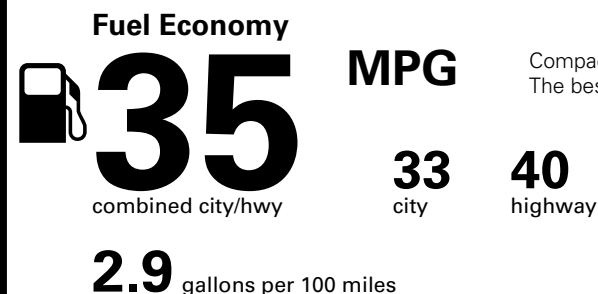

*MSRP (Manufacturer's Suggested Retail Price)

Visit us at www.mitsubishicars.com

Fuel Economy and Environment

Gasoline Vehicle

Compact Cars range from 14 to 113 MPG. The best vehicle rates 136 MPGe.

You save \$1,750
in fuel costs over 5 years compared to the average new vehicle.