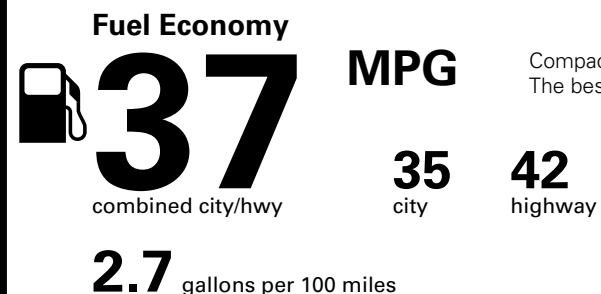

*MSRP (Manufacturer's Suggested Retail Price)

Visit us at www.mitsubishicars.com

Fuel Economy and Environment

Gasoline Vehicle

Compact Cars range from 14 to 116 MPG. The best vehicle rates 119 MPGe.

You save \$2,000
 in fuel costs over 5 years compared to the average new vehicle.