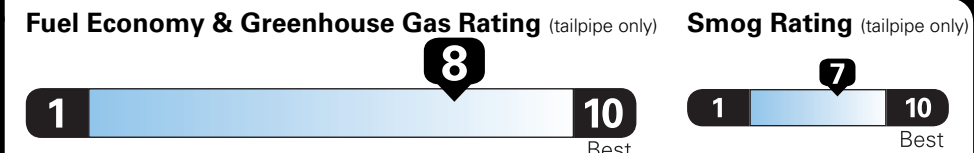

This vehicle emits 237 grams CO₂ per mile. The best emits 0 grams per mile (tailpipe only). Producing and distributing fuel also create emissions; learn more at fuelconomy.gov.

Actual results will vary for many reasons, including driving conditions and how you drive and maintain your vehicle. The average new vehicle gets 26 MPG and costs $7000 to fuel over 5 years. Cost estimates are based on 15000 miles per year at 2.45 per gallon. MPGe is miles per gasoline gallon equivalent. Vehicle emissions are a significant cause of climate change and smog.

fuelconomy.gov

Calculate personalized estimates and compare vehicles

10-year
100,000-mile
LIMITED POWERTRAIN WARRANTY

10 YEAR / 100,000 MILE POWERTRAIN
7 YEAR / 100,000 MILE ANTI-CORROSION/PERFORATION

5 YEAR / 60,000 MILE BUMPER-TO-BUMPER
5 YEAR / UNLIMITED MILE ROADSIDE ASSISTANCE

*See participating Retailer for Limited Warranty and Roadside Assistance terms and conditions.

GOVERNMENT 5-STAR SAFETY RATINGS

This vehicle has not been rated by the government for overall vehicle score, frontal crash, side crash, or rollover risk.

Source: National Highway Traffic Safety Administration (NHTSA).
www.safercar.gov or 1-888-327-4236

Parts Content Information

For vehicles in this carline:
U.S./Canadian Parts Content: **0%**
Major Sources of Foreign Parts Content: **THAILAND 94%**

For this vehicle:
Final Assembly Point: **CHONBURI, THAILAND**
Country of Origin: **THAILAND**
Engine: **THAILAND**
Transmission: **THAILAND**

Note: Parts content does not include final assembly, distribution, or other non-parts costs.

MITSUBISHI MOTORS

Cumulative Accessory Weight is 13.0 lbs

Method of Transport: TRUCK
Plant/Port of Entry: BALTIMORE, MD

VIN : ML32F3FJ6HH001016
Route Code : TBR

Gasoline, license and title fees, applicable federal, state and local taxes and dealer and distributor installed options and accessories are not included in the manufacturer's suggested retail price. This label has been applied to this vehicle pursuant to federal law and cannot be moved or altered prior to delivery to the ultimate purchaser.

Cumulative Accessory Weight is **13.0 lbs**