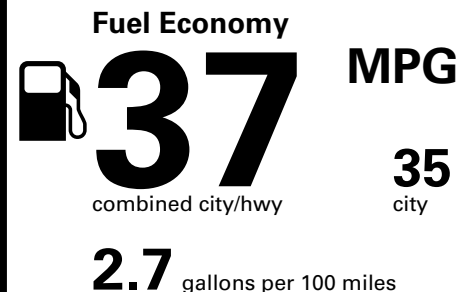

Convenience Features

- Touch panel display audio system
- Rearview camera
- Four speakers
- Bluetooth® wireless technology
- USB port
- ECO indicator light
- Steering wheel audio controls
- Steering wheel phone controls
- Air conditioning
- Micron air filtration
- Rear heater floor ducts
- Remote keyless entry with panic feature
- Power windows
- Power door locks
- 12-volt accessory outlet (x1)
- Center console with cup holders
- Front door panel storage pockets
- Glove box

Safety & Security

- Hill Start Assist (HSA)

Safety & Security (cont'd)

- Anti-lock Braking System (ABS) with Electronic Brakeforce Distribution (EBD) and Brake Assist (BA)
- Active Stability Control (ASC)
- Tire Pressure Monitoring System (TPMS)
- Advanced dual-stage SRS front airbags
- Side curtain airbags
- Driver's knee airbag
- Three-point seatbelts for all seating positions
- Adjustable front shoulder belts with pretensioner
- LATCH child-restraint system
- Child safety rear door locks
- Anti-theft engine immobilizer
- RISE body construction

Optional Equipment

Full Tank of Gas	INCLUDED
Accy Carpeted Floor Mats and Portfolio	$125.00
Accy Armrest Console	$185.00

MSRP*:	$15,595.00
Total Optional Equipment:	$310.00
Subtotal:	$15,905.00
Destination/Handling:	$865.00
Total MSRP*:	$16,770.00

*MSRP (Manufacturer's Suggested Retail Price)

Visit us at www.mitsubishicars.com

Fuel Economy and Environment

Gasoline Vehicle

Compact Cars range from 14 to 107 MPG. The best vehicle rates 136 MPGe.

You save $2,000
in fuel costs over 5 years compared to the average new vehicle.

Annual fuel COST
$950