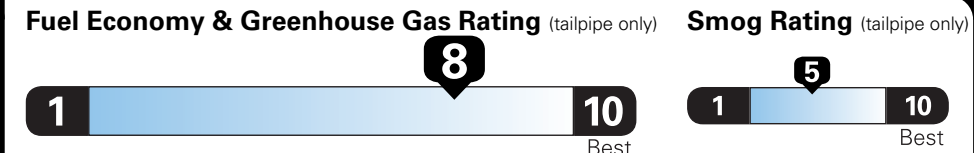

This vehicle emits 237 grams CO₂ per mile. The best emits 0 grams per mile (tailpipe only). Producing and distributing fuel also create emissions; learn more at fuelconomy.gov.

Actual results will vary for many reasons, including driving conditions and how you drive and maintain your vehicle. The average new vehicle gets 27 MPG and costs $6,750 to fuel over 5 years. Cost estimates are based on 15,000 miles per year at $2.40 per gallon. MPGe is miles per gasoline gallon equivalent. Vehicle emissions are a significant cause of climate change and smog.

fuelconomy.gov

Calculate personalized estimates and compare vehicles

10-year
100,000-mile
LIMITED POWERTRAIN WARRANTY

10^{YEAR} / 100,000^{MILE} POWERTRAIN	7^{YEAR} / 100,000^{MILE} ANTI-CORROSION/PERFORATION
5^{YEAR} / 60,000^{MILE} BUMPER-TO-BUMPER	5^{YEAR} / UNLIMITED^{MILE} ROADSIDE ASSISTANCE

GOVERNMENT 5-STAR SAFETY RATINGS

This vehicle has not been rated by the government for overall vehicle score, frontal crash, side crash, or rollover risk.

Source: National Highway Traffic Safety Administration (NHTSA).
www.safercar.gov or 1-888-327-4236

Parts Content Information

For vehicles in this carline:
U.S./Canadian Major Sources of Parts Content: Foreign Parts Content:
0% **THAILAND 90%**

For this vehicle:
Final Assembly Point: **CHONBURI, THAILAND**
Country of Origin: **THAILAND**
Engine: **THAILAND**
Transmission: **THAILAND**

Note: Parts content does not include final assembly, distribution, or other non-parts costs.