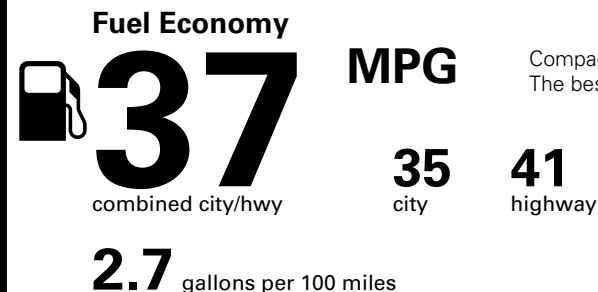

Convenience Features

- Touch panel display audio system
- Rearview camera
- Four speakers
- Bluetooth® wireless technology
- USB port
- Cruise control
- ECO indicator light
- Steering wheel audio controls
- Steering wheel phone controls
- Air conditioning
- Micron air filtration
- Rear heater floor ducts
- Remote keyless entry with panic feature
- Power windows
- Power door locks
- 12-volt power outlet
- Floor console with cup holders
- Front door panel storage pockets
- Glove box

Safety & Security

- Hill Start Assist (HSA)
- Anti-lock Braking System (ABS) with Electronic Brakeforce Distribution (EBD) and Brake Assist
- Active Stability Control (ASC)
- Tire Pressure Monitoring System (TPMS)
- Advanced dual-stage front airbags
- Side curtain airbags
- Driver's knee airbag
- Three-point seatbelts for all seating positions
- Adjustable front shoulder belts with pretensioner
- LATCH child-restraint system
- Child safety rear door locks
- Anti-theft engine immobilizer
- RISE body construction

Additional Equipment

Full Tank of Gas	INCLUDED
Accy Fog Lights	$295.00
Accy Carpeted Floor Mats and Portfolio	$135.00
Accy Armrest Console	$185.00

MSRP*	$15,995.00
Total Additional Equipment:	$615.00
Subtotal:	$16,610.00
Destination/Handling:	$895.00
Total MSRP*:	$17,505.00

*MSRP (Manufacturer's Suggested Retail Price)

Visit us at www.mitsubishicars.com

Fuel Economy and Environment

Gasoline Vehicle

Compact Cars range from 14 to 107 MPG. The best vehicle rates 136 MPGe.

You save $1,750
in fuel costs over 5 years compared to the average new vehicle.

Annual fuel COST
$1,050