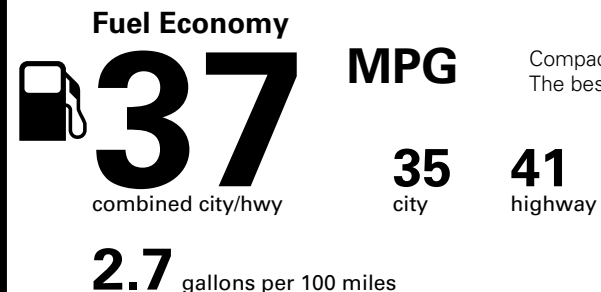

Safety & Security

- Hill Start Assist (HSA)
- Anti-lock Braking System (ABS) with Electronic Brakeforce Distribution (EBD) and Brake Assist
- Active Stability Control (ASC)
- Tire Pressure Monitoring System (TPMS)
- Advanced dual-stage front airbags
- Side curtain airbags
- Driver's knee airbag
- Three-point seatbelts for all seating positions
- Adjustable front shoulder belts with pretensioner
- LATCH child-restraint system
- Child safety rear door locks
- Anti-theft engine immobilizer
- RISE body construction

Additional Equipment

Full Tank of Gas	INCLUDED
Smartphone Display Package	$800.00
6.5" Smartphone Link Display Audio (SDA) system - Apple CarPlay™ and Android Auto™ compatibility - AM/FM/CD/MP3 audio system 15" Dark chrome alloy wheels - Steering wheel voice controls	
Accy Carpeted Floor Mats and Portfolio	$135.00
Accy Armrest Console	$185.00

MSRP*:	$15,995.00
Total Additional Equipment:	$1,120.00
Subtotal:	$17,115.00
Destination/Handling:	$945.00
Total MSRP*:	$18,060.00

*MSRP (Manufacturer's Suggested Retail Price)

Visit us at www.mitsubishicars.com

EPA DOT Fuel Economy and Environment

Gasoline Vehicle

Compact Cars range from 14 to 119 MPG. The best vehicle rates 136 MPGe.

You save $1,750
in fuel costs over 5 years compared to the average new vehicle.

Annual fuel COST
$1,050