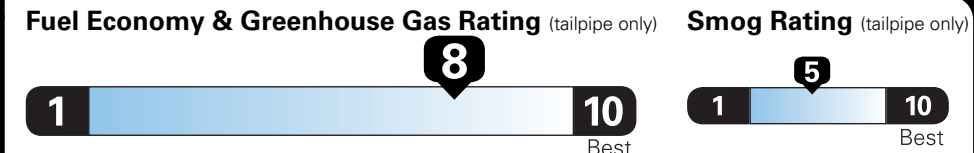

Actual results will vary for many reasons, including driving conditions and how you drive and maintain your vehicle. The average new vehicle gets 27 MPG and costs $7,000 to fuel over 5 years. Cost estimates are based on 15,000 miles per year at $2.55 per gallon. MPGe is miles per gasoline gallon equivalent. Vehicle emissions are a significant cause of climate change and smog.

fuelconomy.gov

Calculate personalized estimates and compare vehicles

10-year
100,000-mile
LIMITED POWERTRAIN WARRANTY

10 YEAR /100,000 MILE POWERTRAIN
7 YEAR /100,000 MILE ANTI-CORROSION/PERFORATION
5 YEAR /60,000 MILE BUMPER-TO-BUMPER
5 YEAR /UNLIMITED MILE ROADSIDE ASSISTANCE

GOVERNMENT 5-STAR SAFETY RATINGS

This vehicle has not been rated by the government for overall vehicle score, frontal crash, side crash, or rollover risk.

Source: National Highway Traffic Safety Administration (NHTSA).
www.safercar.gov or 1-888-327-4236

Parts Content Information

For vehicles in this carline:
U.S./Canadian Major Sources of Parts Content: Foreign Parts Content:
0% **THAILAND 93%**

For this vehicle:
Final Assembly Point: **CHONBURI, THAILAND**
Country of Origin: **THAILAND**
Engine: **THAILAND**
Transmission: **THAILAND**

Note: Parts content does not include final assembly, distribution, or other non-parts costs.