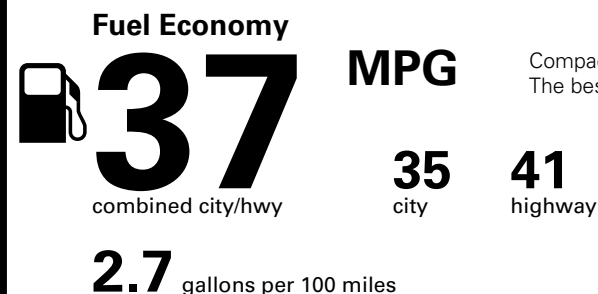

Convenience Features

- Touch panel display audio system
- Rearview camera
- Four speakers
- Bluetooth® wireless technology
- USB port
- Cruise control
- ECO indicator light
- Steering wheel audio controls
- Steering wheel phone controls
- Air conditioning
- Micron air filtration
- Rear heater floor ducts
- Remote keyless entry with panic feature
- Power windows
- Power door locks
- 12-volt power outlet
- Floor console with cup holders
- Front door panel storage pockets
- Glove box

Safety & Security

- Hill Start Assist (HSA)
- Anti-lock Braking System (ABS) with Electronic Brakeforce Distribution (EBD) and Brake Assist
- Active Stability Control (ASC)
- Tire Pressure Monitoring System (TPMS)
- Advanced dual-stage front airbags
- Side curtain airbags
- Driver's knee airbag
- Three-point seatbelts for all seating positions
- Adjustable front shoulder belts with pretensioner
- LATCH child-restraint system
- Child safety rear door locks
- Anti-theft engine immobilizer
- RISE body construction

Additional Equipment

Full Tank of Gas	INCLUDED
Accy Carpeted Floor Mats and Portfolio	$135.00
Accy Armrest Console	$185.00

MSRP*	$15,995.00
Total Additional Equipment:	$320.00
Subtotal:	$16,315.00
Destination/Handling:	$995.00
Total MSRP*:	$17,310.00

*MSRP (Manufacturer's Suggested Retail Price)

Visit us at www.mitsubishicars.com

Fuel Economy and Environment

Gasoline Vehicle

Compact Cars range from 14 to 119 MPG.
The best vehicle rates 136 MPGe.

**You save
$1,750**
in fuel costs
over 5 years
compared to the
average new vehicle.

Annual fuel COST
$1,050