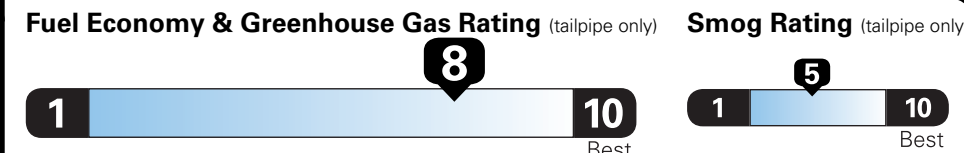

This vehicle emits 236 grams CO₂ per mile. The best emits 0 grams per mile (tailpipe only). Producing and distributing fuel also create emissions; learn more at fuelconomy.gov.

Actual results will vary for many reasons, including driving conditions and how you drive and maintain your vehicle. The average new vehicle gets 27 MPG and costs $7,500 to fuel over 5 years. Cost estimates are based on 15,000 miles per year at $2.70 per gallon. MPGe is miles per gasoline gallon equivalent. Vehicle emissions are a significant cause of climate change and smog.

fuelconomy.gov

Calculate personalized estimates and compare vehicles

Smartphone QR Code™

10-year 100,000-mile LIMITED POWERTRAIN WARRANTY

10 YEAR / 100,000 MILE POWERTRAIN
7 YEAR / 100,000 MILE ANTI-CORROSION/PERFORATION

5 YEAR / 60,000 MILE BUMPER-TO-BUMPER
5 YEAR / UNLIMITED MILE ROADSIDE ASSISTANCE

*See participating Retailer for Limited Warranty and Roadside Assistance terms and conditions.

GOVERNMENT 5-STAR SAFETY RATINGS

This vehicle has not been rated by the government for overall vehicle score, frontal crash, side crash, or rollover risk.

Source: National Highway Traffic Safety Administration (NHTSA).
www.safercar.gov or 1-888-327-4236

Parts Content Information

For vehicles in this carline:
U.S./Canadian Parts Content: **0%** Major Sources of Foreign Parts Content: **THAILAND 94%**

For this vehicle:
Final Assembly Point: **CHONBURI, THAILAND**
Country of Origin: **THAILAND** Engine: **THAILAND** Transmission: **THAILAND**

Note: Parts content does not include final assembly, distribution, or other non-parts costs.

MITSUBISHI MOTORS

Cumulative Accessory Weight is 9.5 lbs

Method of Transport: TRUCK
Plant/Port of Entry: BALTIMORE, MD

VIN : **ML32F3FJ6LHF00233**
Route Code : **TBR**

Gasoline, license and title fees, applicable federal, state and local taxes and dealer and distributor installed options and accessories are not included in the manufacturer's suggested retail price. This label has been applied to this vehicle pursuant to federal law and cannot be moved or altered prior to delivery to the ultimate purchaser.

Cumulative Accessory Weight is **9.5 lbs**