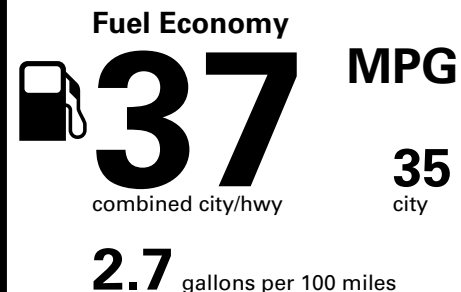

*MSRP (Manufacturer's Suggested Retail Price)

Visit us at www.mitsubishicars.com

Fuel Economy and Environment

Gasoline Vehicle

Compact Cars range from 14 to 119 MPG. The best vehicle rates 136 MPGe.

You save \$2,000
in fuel costs over 5 years compared to the average new vehicle.