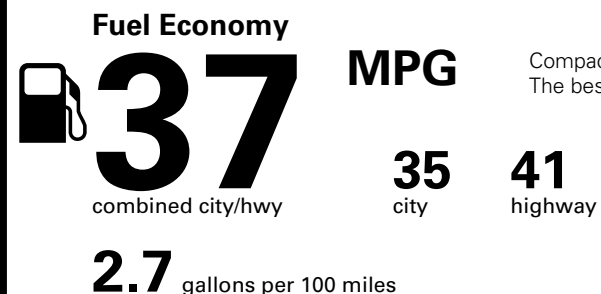

*MSRP (Manufacturer's Suggested Retail Price)

Visit us at www.mitsubishicars.com

EPA DOT Fuel Economy and Environment

Gasoline Vehicle

Compact Cars range from 14 to 119 MPG. The best vehicle rates 136 MPGe.