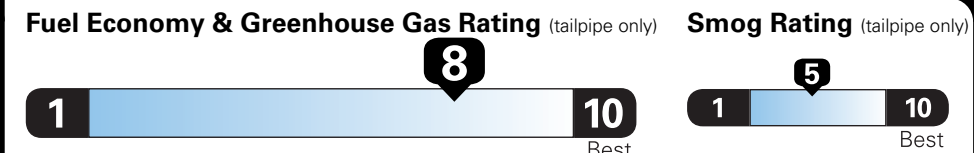

This vehicle emits 236 grams CO₂ per mile. The best emits 0 grams per mile (tailpipe only). Producing and distributing fuel also create emissions; learn more at fuelconomy.gov.

Actual results will vary for many reasons, including driving conditions and how you drive and maintain your vehicle. The average new vehicle gets 27 MPG and costs $7,500 to fuel over 5 years. Cost estimates are based on 15,000 miles per year at $2.70 per gallon. MPGe is miles per gasoline gallon equivalent. Vehicle emissions are a significant cause of climate change and smog.

fuelconomy.gov

Calculate personalized estimates and compare vehicles

10-year 100,000-mile LIMITED POWERTRAIN WARRANTY

10 YEAR / 100,000 MILE POWERTRAIN
7 YEAR / 100,000 MILE ANTI-CORROSION/PERFORATION

5 YEAR / 60,000 MILE BUMPER-TO-BUMPER
5 YEAR / UNLIMITED MILE ROADSIDE ASSISTANCE

*See participating Retailer for Limited Warranty and Roadside Assistance terms and conditions.

GOVERNMENT 5-STAR SAFETY RATINGS

This vehicle has not been rated by the government for overall vehicle score, frontal crash, side crash, or rollover risk.

Source: National Highway Traffic Safety Administration (NHTSA).
www.safercar.gov or 1-888-327-4236

Parts Content Information

For vehicles in this carline:
U.S./Canadian Parts Content: **0%** Major Sources of Foreign Parts Content: **THAILAND 94%**

For this vehicle:
Final Assembly Point: **CHONBURI, THAILAND**
Country of Origin: **THAILAND** Engine: **THAILAND** Transmission: **THAILAND**

Note: Parts content does not include final assembly, distribution, or other non-parts costs.

MITSUBISHI MOTORS

Cumulative Accessory Weight is 9.5 lbs

Method of Transport: TRUCK
Plant/Port of Entry: BALTIMORE, MD

VIN : ML32F3FJ6LHF00782
Route Code : TBR

Gasoline, license and title fees, applicable federal, state and local taxes and dealer and distributor installed options and accessories are not included in the manufacturer's suggested retail price. This label has been applied to this vehicle pursuant to federal law and cannot be moved or altered prior to delivery to the ultimate purchaser.

Cumulative Accessory Weight is **9.5 lbs**