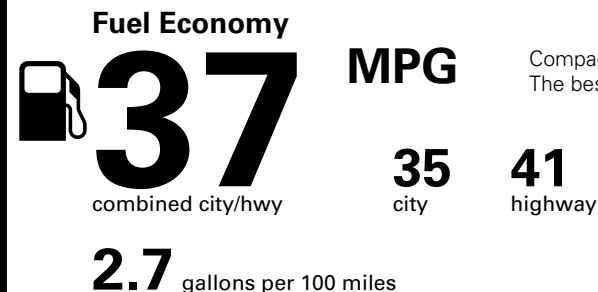

Convenience Features

- Rearview camera
- 4 speakers
- Bluetooth® wireless technology
- Front USB port
- Cruise control
- ECO Indicator
- Steering wheel audio and phone controls
- Automatic climate control
- Micron air filtration
- Rear heater floor ducts
- Remote keyless entry
- Power windows
- 12V power outlet
- Floor console with cupholders
- Front door bottle holder
- Glove box

Safety & Security

- Hill Start Assist (HSA)
- Anti-lock Braking System (ABS) with Electronic Brakeforce Distribution (EBD) and brake assist
- Active Stability Control (ASC)
- Tire Pressure Monitoring System (TPMS)
- Advanced dual-stage front airbags
- Side curtain airbags

Safety & Security (cont'd)

- Front seat-mounted side airbags
- Driver knee airbag
- Head restraints at front and rear outboard seating positions
- Adjustable front-seat shoulder belt anchors
- LATCH (Lower Anchors and Tethers for Children)
- Child safety rear door locks
- Anti-theft engine immobilizer
- RISE body construction

Additional Equipment

Full Tank of Gas	INCLUDED
Accy Fog Lights	$295.00
Accy Carpeted Floor Mats and Portfolio	$145.00
Accy Armrest Console	$190.00

MSRP*	$16,295.00
Total Additional Equipment:	$630.00
Subtotal:	$16,925.00
Destination/Handling:	$995.00
Total MSRP*:	$17,920.00

*MSRP (Manufacturer's Suggested Retail Price)

Visit us at www.mitsubishicars.com

EPA DOT Fuel Economy and Environment

Gasoline Vehicle

Compact Cars range from 14 to 119 MPG. The best vehicle rates 136 MPGe.

You save $2,000
in fuel costs over 5 years compared to the average new vehicle.

Annual fuel COST
$1,100