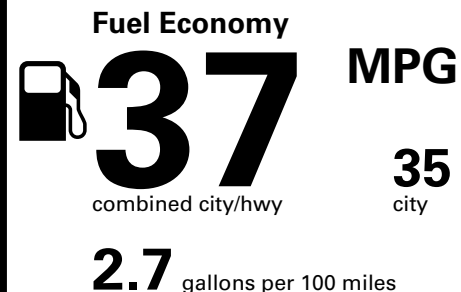

EPA DOT Fuel Economy and Environment

Gasoline Vehicle

Compact Cars range from 14 to 113 MPG. The best vehicle rates 136 MPGe.

You save \$2,000
in fuel costs over 5 years compared to the average new vehicle.