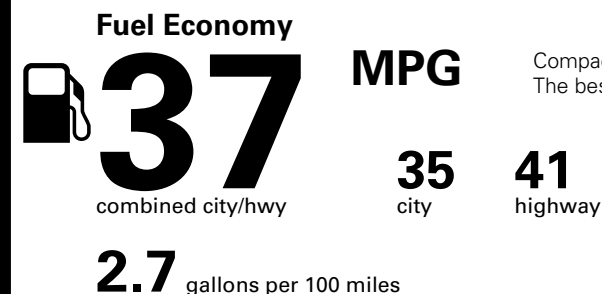

Convenience Features

- Rearview camera
- 4 speakers
- Bluetooth® wireless technology
- Front USB port
- Cruise control
- ECO Indicator
- Steering wheel audio and phone controls
- Automatic climate control
- Micron air filtration
- Rear heater floor ducts
- Remote keyless entry
- Power windows
- 12V power outlet
- Floor console with cupholders
- Front door bottle holder
- Glove box

Safety & Security

- Hill Start Assist (HSA)
- Anti-lock Braking System (ABS) with Electronic Brakeforce Distribution (EBD) and brake assist
- Active Stability Control (ASC)
- Tire Pressure Monitoring System (TPMS)
- Advanced dual-stage front airbags
- Side curtain airbags

Safety & Security (cont'd)

- Front seat-mounted side airbags
- Driver knee airbag
- Head restraints at front and rear outboard seating positions
- Adjustable front-seat shoulder belt anchors
- LATCH (Lower Anchors and Tethers for Children)
- Child safety rear door locks
- Anti-theft engine immobilizer
- RISE body construction

Additional Equipment

Full Tank of Gas	INCLUDED
Accy Carpeted floor mats and portfolio	$145.00
Accy Armrest Console	$190.00

MSRP*	$16,295.00
Total Additional Equipment:	$335.00
Subtotal:	$16,630.00
Destination/Handling:	$995.00
Total MSRP*:	$17,625.00

*MSRP (Manufacturer's Suggested Retail Price)

Visit us at www.mitsubishicars.com

EPA DOT Fuel Economy and Environment

Gasoline Vehicle

Compact Cars range from 14 to 113 MPG. The best vehicle rates 136 MPGe.

You save $2,000
in fuel costs over 5 years compared to the average new vehicle.

Annual fuel COST
$1,100