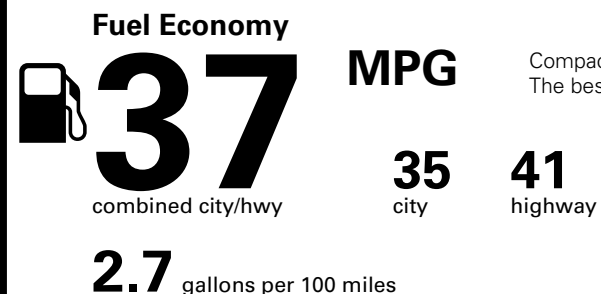

Fuel Economy and Environment

Gasoline Vehicle

Compact Cars range from 14 to 119 MPG. The best vehicle rates 136 MPGe.

You save \$1,750
in fuel costs over 5 years compared to the average new vehicle.

Annual fuel cost \$1,050