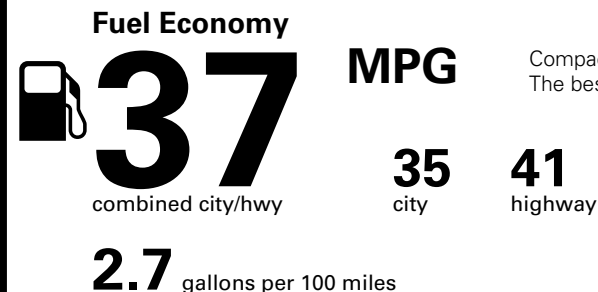

Fuel Economy and Environment

Gasoline Vehicle

Compact Cars range from 14 to 119 MPG. The best vehicle rates 136 MPGe.

You save \$1,750
in fuel costs over 5 years compared to the average new vehicle.

Annual fuel cost \$1,050