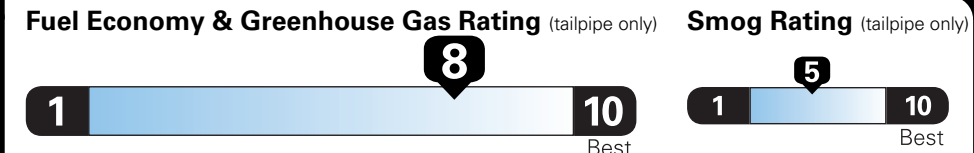

Fuel Economy and Environment

Gasoline Vehicle

Compact Cars range from 14 to 119 MPG. The best vehicle rates 136 MPGe.

You save \$1,750
in fuel costs over 5 years compared to the average new vehicle.

Annual fuel cost \$1,050