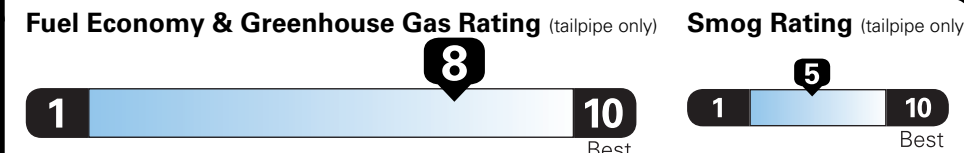

This vehicle emits 236 grams CO₂ per mile. The best emits 0 grams per mile (tailpipe only). Producing and distributing fuel also create emissions; learn more at fuelconomy.gov.

Actual results will vary for many reasons, including driving conditions and how you drive and maintain your vehicle. The average new vehicle gets 27 MPG and costs $7,500 to fuel over 5 years. Cost estimates are based on 15,000 miles per year at $2.70 per gallon. MPGe is miles per gasoline gallon equivalent. Vehicle emissions are a significant cause of climate change and smog.

fuelconomy.gov

Calculate personalized estimates and compare vehicles

10-year
100,000-mile
LIMITED POWERTRAIN WARRANTY

10 YEAR / 100,000 MILE POWERTRAIN
7 YEAR / 100,000 MILE ANTI-CORROSION/PERFORATION

5 YEAR / 60,000 MILE BUMPER-TO-BUMPER
5 YEAR / UNLIMITED MILE ROADSIDE ASSISTANCE

*See participating Retailer for Limited Warranty and Roadside Assistance terms and conditions.

GOVERNMENT 5-STAR SAFETY RATINGS

This vehicle has not been rated by the government for overall vehicle score, frontal crash, side crash, or rollover risk.

Source: National Highway Traffic Safety Administration (NHTSA).
www.safercar.gov or 1-888-327-4236

Parts Content Information

For vehicles in this carline:
U.S./Canadian Parts Content: **0%**
Major Sources of Foreign Parts Content: **THAILAND 94%**

For this vehicle:
Final Assembly Point: **CHONBURI, THAILAND**
Country of Origin: **THAILAND**
Engine: **THAILAND**
Transmission: **THAILAND**

Note: Parts content does not include final assembly, distribution, or other non-parts costs.

MITSUBISHI MOTORS

Cumulative Accessory Weight is 9.2 lbs

Method of Transport: RAIL
Plant/Port of Entry: TACOMA, WA

VIN : **ML32F3FJ7LHF06283**
Route Code : **RJO**

Gasoline, license and title fees, applicable federal, state and local taxes and dealer and distributor installed options and accessories are not included in the manufacturer's suggested retail price. This label has been applied to this vehicle pursuant to federal law and cannot be moved or altered prior to delivery to the ultimate purchaser.

Cumulative Accessory Weight is **9.2 lbs**