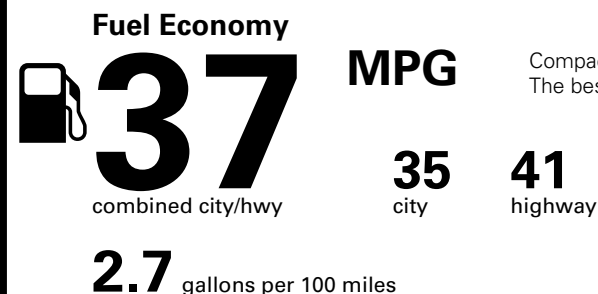

*MSRP (Manufacturer's Suggested Retail Price)

Visit us at www.mitsubishicars.com

Fuel Economy and Environment

Gasoline Vehicle

Compact Cars range from 14 to 113 MPG. The best vehicle rates 136 MPGe.

You save \$2,000
in fuel costs over 5 years compared to the average new vehicle.