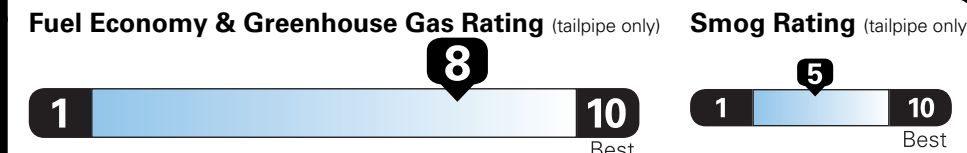

This vehicle emits 236 grams CO₂ per mile. The best emits 0 grams per mile (tailpipe only). Producing and distributing fuel also create emissions; learn more at fuelconomy.gov.

Actual results will vary for many reasons, including driving conditions and how you drive and maintain your vehicle. The average new vehicle gets 27 MPG and costs $7,500 to fuel over 5 years. Cost estimates are based on 15,000 miles per year at $2.70 per gallon. MPGe is miles per gasoline gallon equivalent. Vehicle emissions are a significant cause of climate change and smog.

fuelconomy.gov

Calculate personalized estimates and compare vehicles

10-year
100,000-mile
LIMITED POWERTRAIN WARRANTY

10^{YEAR} / **100,000**^{MILE} POWERTRAIN
7^{YEAR} / **100,000**^{MILE} ANTI-CORROSION/PERFORATION
5^{YEAR} / **60,000**^{MILE} BUMPER-TO-BUMPER
5^{YEAR} / **UNLIMITED**^{MILE} ROADSIDE ASSISTANCE

GOVERNMENT 5-STAR SAFETY RATINGS

This vehicle has not been rated by the government for overall vehicle score, frontal crash, side crash, or rollover risk.

Source: National Highway Traffic Safety Administration (NHTSA).
www.safercar.gov or 1-888-327-4236

Parts Content Information

For vehicles in this carline:
U.S./Canadian Major Sources of Parts Content: Foreign Parts Content:
0% **THAILAND 94%**

For this vehicle:
Final Assembly Point: **CHONBURI, THAILAND**
Country of Origin: **THAILAND**
Engine: **THAILAND**
Transmission: **THAILAND**

Note: Parts content does not include final assembly, distribution, or other non-parts costs.