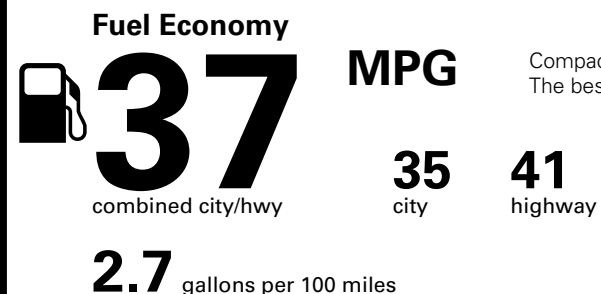

Fuel Economy and Environment

Gasoline Vehicle

Compact Cars range from 14 to 113 MPG. The best vehicle rates 136 MPGe.

You save \$2,000
in fuel costs over 5 years compared to the average new vehicle.

Annual fuel COST
\$1,100