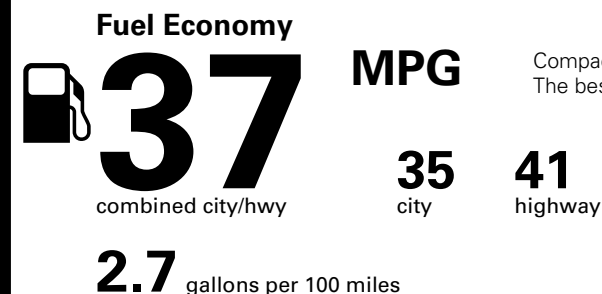

Safety & Security

- Hill Start Assist (HSA)

Safety & Security (cont'd)

- Anti-lock Braking System (ABS) with Electronic Brakeforce Distribution (EBD) and Brake Assist (BA)
- Active Stability Control (ASC)
- Tire Pressure Monitoring System (TPMS)
- Advanced dual-stage SRS front airbags
- Side curtain airbags
- Driver's knee airbag
- Three-point seatbelts for all seating positions
- Adjustable front shoulder belts with pretensioner
- LATCH child-restraint system
- Child safety rear door locks
- Anti-theft engine immobilizer
- RISE body construction

Additional Equipment

Full Tank of Gas	INCLUDED
Smartphone Display Package	$800.00
6.5" Smartphone Link Display Audio (SDA) System - Apple CarPlay™ and Android Auto™ Compatibility 15" Dark Chrome Alloy Wheels - Leather-Wrapped Steering Wheel - Steering Wheel Voice Controls - Cruise Control	
Accy Carpeted Floor Mats and Portfolio	$135.00

	MSRP*:	$15,595.00
Total Additional Equipment:	$935.00	
	Subtotal:	$16,530.00
Destination/Handling:	$895.00	
Total MSRP*:		$17,425.00

*MSRP (Manufacturer's Suggested Retail Price)

Visit us at www.mitsubishicars.com

Fuel Economy and Environment

Gasoline Vehicle

Compact Cars range from 14 to 107 MPG. The best vehicle rates 136 MPGe.

You save $2,000
in fuel costs over 5 years compared to the average new vehicle.

Annual fuel COST
$950