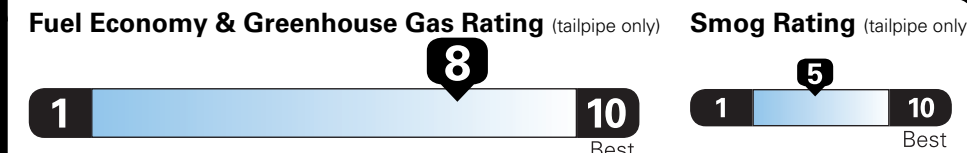

This vehicle emits 237 grams CO₂ per mile. The best emits 0 grams per mile (tailpipe only). Producing and distributing fuel also create emissions; learn more at fuelconomy.gov.

Actual results will vary for many reasons, including driving conditions and how you drive and maintain your vehicle. The average new vehicle gets 27 MPG and costs $6,750 to fuel over 5 years. Cost estimates are based on 15,000 miles per year at $2.40 per gallon. MPGe is miles per gasoline gallon equivalent. Vehicle emissions are a significant cause of climate change and smog.

fuelconomy.gov

Calculate personalized estimates and compare vehicles

10-year
100,000-mile
LIMITED POWERTRAIN WARRANTY

10 YEAR /100,000 MILE POWERTRAIN
7 YEAR /100,000 MILE ANTI-CORROSION/PERFORATION
5 YEAR /60,000 MILE BUMPER-TO-BUMPER
5 YEAR /UNLIMITED MILE ROADSIDE ASSISTANCE

GOVERNMENT 5-STAR SAFETY RATINGS

This vehicle has not been rated by the government for overall vehicle score, frontal crash, side crash, or rollover risk.

Source: National Highway Traffic Safety Administration (NHTSA).
www.safercar.gov or 1-888-327-4236

Parts Content Information

For vehicles in this carline:
U.S./Canadian Major Sources of Parts Content: Foreign Parts Content:
0% **THAILAND 90%**

For this vehicle:
Final Assembly Point: **CHONBURI, THAILAND**
Country of Origin: **THAILAND**
Engine: **THAILAND**
Transmission: **THAILAND**

Note: Parts content does not include final assembly, distribution, or other non-parts costs.