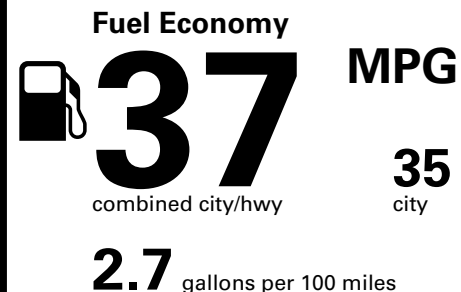

Convenience Features

- Touch panel display audio system
- Rearview camera
- Four speakers
- Bluetooth® wireless technology
- USB port
- Cruise control
- ECO indicator light
- Steering wheel audio controls
- Steering wheel phone controls
- Air conditioning
- Micron air filtration
- Rear heater floor ducts
- Remote keyless entry with panic feature
- Power windows
- Power door locks
- 12-volt power outlet
- Floor console with cup holders
- Front door panel storage pockets
- Glove box

Safety & Security

- Hill Start Assist (HSA)
- Anti-lock Braking System (ABS) with Electronic Brakeforce Distribution (EBD) and Brake Assist
- Active Stability Control (ASC)
- Tire Pressure Monitoring System (TPMS)
- Advanced dual-stage front airbags
- Side curtain airbags
- Driver's knee airbag
- Three-point seatbelts for all seating positions
- Adjustable front shoulder belts with pretensioner
- LATCH child-restraint system
- Child safety rear door locks
- Anti-theft engine immobilizer
- RISE body construction

Additional Equipment

Full Tank of Gas	INCLUDED
Accy Carpeted Floor Mats and Portfolio	$135.00
Accy Armrest Console	$185.00

MSRP*	$15,995.00
Total Additional Equipment:	$320.00
Subtotal:	$16,315.00
Destination/Handling:	$895.00
Total MSRP*:	$17,210.00

*MSRP (Manufacturer's Suggested Retail Price)

Visit us at www.mitsubishicars.com

Fuel Economy and Environment

Gasoline Vehicle

Compact Cars range from 14 to 107 MPG.
The best vehicle rates 136 MPGe.

**You save
$1,750**
in fuel costs
over 5 years
compared to the
average new vehicle.

Annual fuel COST
$1,050