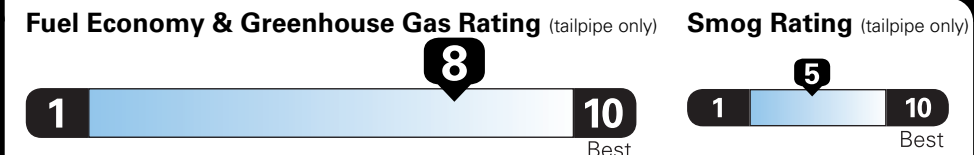

This vehicle emits 239 grams CO₂ per mile. The best emits 0 grams per mile (tailpipe only). Producing and distributing fuel also create emissions; learn more at fuelconomy.gov.

Actual results will vary for many reasons, including driving conditions and how you drive and maintain your vehicle. The average new vehicle gets 27 MPG and costs $7,000 to fuel over 5 years. Cost estimates are based on 15,000 miles per year at $2.55 per gallon. MPGe is miles per gasoline gallon equivalent. Vehicle emissions are a significant cause of climate change and smog.

fuelconomy.gov

Calculate personalized estimates and compare vehicles

Smartphone
QR Code™

10-year
100,000-mile
LIMITED POWERTRAIN WARRANTY

10 YEAR / 100,000 MILE POWERTRAIN
7 YEAR / 100,000 MILE ANTI-CORROSION/PERFORATION
5 YEAR / 60,000 MILE BUMPER-TO-BUMPER
5 YEAR / UNLIMITED MILE ROADSIDE ASSISTANCE

GOVERNMENT 5-STAR SAFETY RATINGS

This vehicle has not been rated by the government for overall vehicle score, frontal crash, side crash, or rollover risk.

Source: National Highway Traffic Safety Administration (NHTSA).
www.safercar.gov or 1-888-327-4236

Parts Content Information

For vehicles in this carline:
U.S./Canadian Major Sources of Parts Content: Foreign Parts Content:
0% **THAILAND 93%**

For this vehicle:
Final Assembly Point: **CHONBURI, THAILAND**
Country of Origin: **THAILAND**
Engine: **THAILAND**
Transmission: **THAILAND**

Note: Parts content does not include final assembly, distribution, or other non-parts costs.