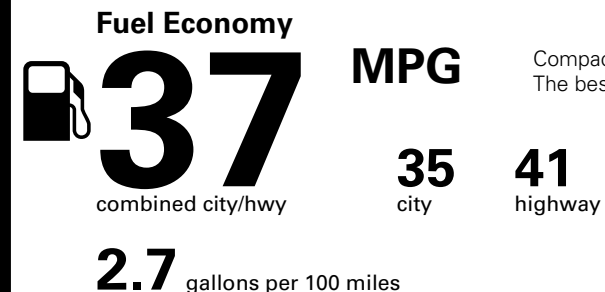

Convenience Features

- Touch panel display audio system
- Rearview camera
- Four speakers
- Bluetooth® wireless technology
- USB port
- Cruise control
- ECO indicator light
- Steering wheel audio controls
- Steering wheel phone controls
- Air conditioning
- Micron air filtration
- Rear heater floor ducts
- Remote keyless entry with panic feature
- Power windows
- Power door locks
- 12-volt power outlet
- Floor console with cup holders
- Front door panel storage pockets
- Glove box

Safety & Security

- Hill Start Assist (HSA)
- Anti-lock Braking System (ABS) with Electronic Brakeforce Distribution (EBD) and Brake Assist
- Active Stability Control (ASC)
- Tire Pressure Monitoring System (TPMS)
- Advanced dual-stage front airbags
- Side curtain airbags
- Driver's knee airbag
- Three-point seatbelts for all seating positions
- Adjustable front shoulder belts with pretensioner
- LATCH child-restraint system
- Child safety rear door locks
- Anti-theft engine immobilizer
- RISE body construction

Additional Equipment

Full Tank of Gas	INCLUDED
Accy Fog Lights	$295.00
Accy Carpeted Floor Mats and Portfolio	$135.00
Accy Armrest Console	$185.00

MSRP*	$15,995.00
Total Additional Equipment:	$615.00
Subtotal:	$16,610.00
Destination/Handling:	$895.00
Total MSRP*:	$17,505.00

*MSRP (Manufacturer's Suggested Retail Price)

Visit us at www.mitsubishicars.com

Fuel Economy and Environment

Gasoline Vehicle

Compact Cars range from 14 to 107 MPG. The best vehicle rates 136 MPGe.

You save $1,750
in fuel costs over 5 years compared to the average new vehicle.

Annual fuel COST
$1,050