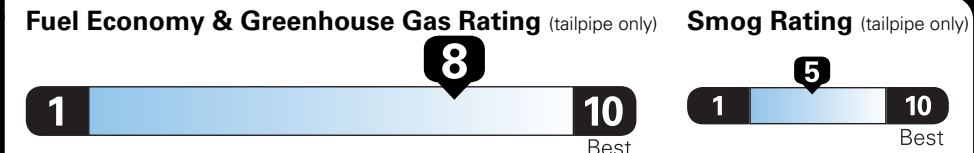

This vehicle emits 239 grams CO₂ per mile. The best emits 0 grams per mile (tailpipe only). Producing and distributing fuel also create emissions; learn more at fuelconomy.gov.

Actual results will vary for many reasons, including driving conditions and how you drive and maintain your vehicle. The average new vehicle gets 27 MPG and costs $7,000 to fuel over 5 years. Cost estimates are based on 15,000 miles per year at $2.55 per gallon. MPGe is miles per gasoline gallon equivalent. Vehicle emissions are a significant cause of climate change and smog.

fuelconomy.gov

Calculate personalized estimates and compare vehicles

Smartphone QR Code™

10-year
100,000-mile
LIMITED POWERTRAIN WARRANTY

10 YEAR / 100,000 MILE POWERTRAIN	7 YEAR / 100,000 MILE ANTI-CORROSION/PERFORATION
5 YEAR / 60,000 MILE BUMPER-TO-BUMPER	5 YEAR / UNLIMITED MILE ROADSIDE ASSISTANCE

Parts Content Information

For vehicles in this carline:
U.S./Canadian Major Sources of Parts Content: Foreign Parts Content:
0% **THAILAND 93%**

For this vehicle:
Final Assembly Point: **CHONBURI, THAILAND**
Country of Origin: **THAILAND**
Engine: **THAILAND**
Transmission: **THAILAND**

Note: Parts content does not include final assembly, distribution, or other non-parts costs.

GOVERNMENT 5-STAR SAFETY RATINGS

This vehicle has not been rated by the government for overall vehicle score, frontal crash, side crash, or rollover risk.

Source: National Highway Traffic Safety Administration (NHTSA).
www.safercar.gov or 1-888-327-4236