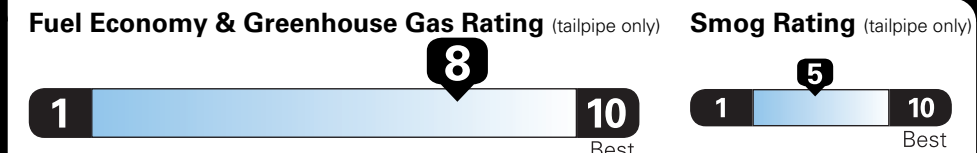

Actual results will vary for many reasons, including driving conditions and how you drive and maintain your vehicle. The average new vehicle gets 27 MPG and costs $7,000 to fuel over 5 years. Cost estimates are based on 15,000 miles per year at $2.55 per gallon. MPGe is miles per gasoline gallon equivalent. Vehicle emissions are a significant cause of climate change and smog.

fueleconomy.gov

Calculate personalized estimates and compare vehicles

10-year
100,000-mile
LIMITED POWERTRAIN WARRANTY

10 YEAR / **100,000** MILE POWERTRAIN
7 YEAR / **100,000** MILE ANTI-CORROSION/PERFORATION
5 YEAR / **60,000** MILE BUMPER-TO-BUMPER
5 YEAR / **UNLIMITED** MILE ROADSIDE ASSISTANCE

GOVERNMENT 5-STAR SAFETY RATINGS

This vehicle has not been rated by the government for overall vehicle score, frontal crash, side crash, or rollover risk.

Source: National Highway Traffic Safety Administration (NHTSA).
www.safercar.gov or 1-888-327-4236

Parts Content Information

For vehicles in this carline:
U.S./Canadian Major Sources of Parts Content: Foreign Parts Content:
0% **THAILAND 93%**

For this vehicle:
Final Assembly Point: **CHONBURI, THAILAND**
Country of Origin: **THAILAND**
Engine: **THAILAND**
Transmission: **THAILAND**

Note: Parts content does not include final assembly, distribution, or other non-parts costs.