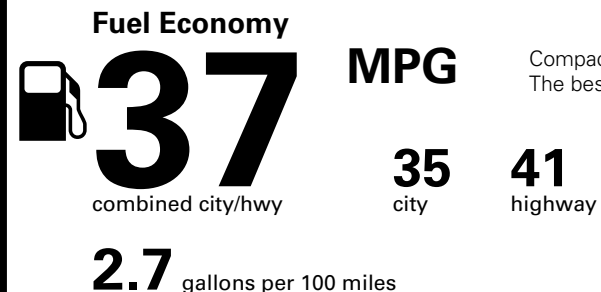

Convenience Features

- Touch panel display audio system
- Rearview camera
- Four speakers
- Bluetooth® wireless technology
- USB port
- Cruise control
- ECO indicator light
- Steering wheel audio controls
- Steering wheel phone controls
- Air conditioning
- Micron air filtration
- Rear heater floor ducts
- Remote keyless entry with panic feature
- Power windows
- Power door locks
- 12-volt power outlet
- Floor console with cup holders
- Front door panel storage pockets
- Glove box

Safety & Security

- Hill Start Assist (HSA)
- Anti-lock Braking System (ABS) with Electronic Brakeforce Distribution (EBD) and Brake Assist
- Active Stability Control (ASC)
- Tire Pressure Monitoring System (TPMS)
- Advanced dual-stage front airbags
- Side curtain airbags
- Driver's knee airbag
- Three-point seatbelts for all seating positions
- Adjustable front shoulder belts with pretensioner
- LATCH child-restraint system
- Child safety rear door locks
- Anti-theft engine immobilizer
- RISE body construction

Additional Equipment

Full Tank of Gas	INCLUDED
Accy Fog Lights	$295.00
Accy Carpeted Floor Mats and Portfolio	$135.00
Accy Armrest Console	$185.00

MSRP*:	$15,995.00
Total Additional Equipment:	$615.00
Subtotal:	$16,610.00
Destination/Handling:	$945.00
Total MSRP*:	$17,555.00

*MSRP (Manufacturer's Suggested Retail Price)

Visit us at www.mitsubishicars.com

EPA DOT Fuel Economy and Environment

Gasoline Vehicle

Compact Cars range from 14 to 107 MPG. The best vehicle rates 136 MPGe.

You save $1,750
in fuel costs over 5 years compared to the average new vehicle.

Annual fuel COST
$1,050