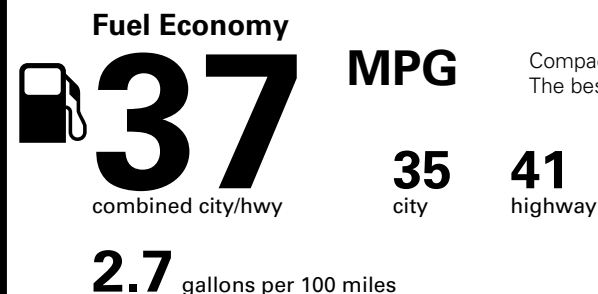

*MSRP (Manufacturer's Suggested Retail Price)

Visit us at www.mitsubishicars.com

Fuel Economy and Environment

Gasoline Vehicle

Compact Cars range from 14 to 119 MPG. The best vehicle rates 136 MPGe.

You save \$1,750
in fuel costs over 5 years compared to the average new vehicle.