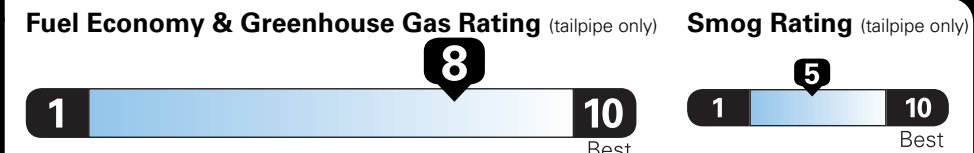

This vehicle emits 239 grams CO₂ per mile. The best emits 0 grams per mile (tailpipe only). Producing and distributing fuel also create emissions; learn more at fuelconomy.gov.

Actual results will vary for many reasons, including driving conditions and how you drive and maintain your vehicle. The average new vehicle gets 27 MPG and costs $7,000 to fuel over 5 years. Cost estimates are based on 15,000 miles per year at $2.55 per gallon. MPGe is miles per gasoline gallon equivalent. Vehicle emissions are a significant cause of climate change and smog.

fuelconomy.gov

Calculate personalized estimates and compare vehicles

10-year 100,000-mile LIMITED POWERTRAIN WARRANTY

10 YEAR / 100,000 MILE POWERTRAIN
7 YEAR / 100,000 MILE ANTI-CORROSION/PERFORATION

5 YEAR / 60,000 MILE BUMPER-TO-BUMPER
5 YEAR / UNLIMITED MILE ROADSIDE ASSISTANCE

*See participating Retailer for Limited Warranty and Roadside Assistance terms and conditions.

GOVERNMENT 5-STAR SAFETY RATINGS

This vehicle has not been rated by the government for overall vehicle score, frontal crash, side crash, or rollover risk.

Source: National Highway Traffic Safety Administration (NHTSA).
www.safercar.gov or 1-888-327-4236

Parts Content Information

For vehicles in this carline:
U.S./Canadian Parts Content: **0%** Major Sources of Foreign Parts Content: **THAILAND 93%**

For this vehicle:
Final Assembly Point: **CHONBURI, THAILAND**
Country of Origin: **THAILAND** Engine: **THAILAND** Transmission: **THAILAND**

Note: Parts content does not include final assembly, distribution, or other non-parts costs.

MITSUBISHI MOTORS

Cumulative Accessory Weight is 6.3 lbs

Method of Transport: TRUCK
Plant/Port of Entry: JACKSONVILLE, FL

VIN : **ML32F3FJ8KH17081**
Route Code : **THT**

Gasoline, license and title fees, applicable federal, state and local taxes and dealer and distributor installed options and accessories are not included in the manufacturer's suggested retail price. This label has been applied to this vehicle pursuant to federal law and cannot be moved or altered prior to delivery to the ultimate purchaser.

Cumulative Accessory Weight is **6.3 lbs**