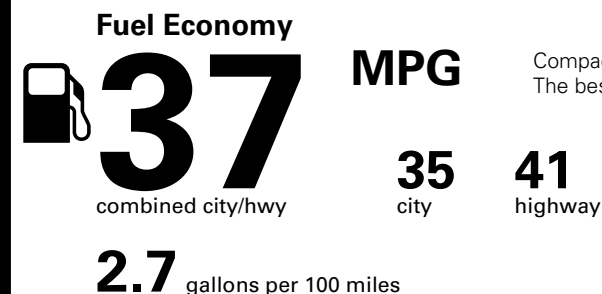

Convenience Features

- Rearview camera
- 4 speakers
- Bluetooth® wireless technology
- Front USB port
- Cruise control
- ECO Indicator
- Steering wheel audio and phone controls
- Automatic climate control
- Micron air filtration
- Rear heater floor ducts
- Remote keyless entry
- Power windows
- 12V power outlet
- Floor console with cupholders
- Front door bottle holder
- Glove box

Safety & Security

- Hill Start Assist (HSA)
- Anti-lock Braking System (ABS) with Electronic Brakeforce Distribution (EBD) and brake assist
- Active Stability Control (ASC)
- Tire Pressure Monitoring System (TPMS)
- Advanced dual-stage front airbags
- Side curtain airbags

Safety & Security (cont'd)

- Front seat-mounted side airbags
- Driver knee airbag
- Head restraints at front and rear outboard seating positions
- Adjustable front-seat shoulder belt anchors
- LATCH (Lower Anchors and Tethers for Children)
- Child safety rear door locks
- Anti-theft engine immobilizer
- RISE body construction

Additional Equipment

Full Tank of Gas	INCLUDED
Accy Rear Lip Spoiler	$335.00
Accy Fog Lights	$295.00
Accy Carpeted Floor Mats and Portfolio	$145.00

MSRP*	$16,195.00
Total Additional Equipment:	$775.00
Subtotal:	$16,970.00
Destination/Handling:	$995.00
Total MSRP*:	$17,965.00

*MSRP (Manufacturer's Suggested Retail Price)

Visit us at www.mitsubishicars.com

EPA DOT Fuel Economy and Environment

Gasoline Vehicle

Compact Cars range from 14 to 119 MPG. The best vehicle rates 136 MPGe.

You save $2,000
in fuel costs over 5 years compared to the average new vehicle.

Annual fuel COST
$1,100