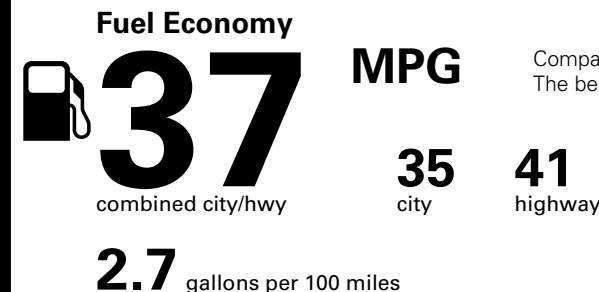

Convenience Features

- Rearview camera
- 4 speakers
- Bluetooth® wireless technology
- Front USB port
- Cruise control
- ECO Indicator
- Steering wheel audio and phone controls
- Automatic climate control
- Micron air filtration
- Rear heater floor ducts
- Remote keyless entry
- Power windows
- 12V power outlet
- Floor console with cupholders
- Front door bottle holder
- Glove box

Safety & Security

- Hill Start Assist (HSA)
- Anti-lock Braking System (ABS) with Electronic Brakeforce Distribution (EBD) and brake assist
- Active Stability Control (ASC)
- Tire Pressure Monitoring System (TPMS)
- Advanced dual-stage front airbags
- Side curtain airbags

Safety & Security (cont'd)

- Front seat-mounted side airbags
- Driver knee airbag
- Head restraints at front and rear outboard seating positions
- Adjustable front-seat shoulder belt anchors
- LATCH (Lower Anchors and Tethers for Children)
- Child safety rear door locks
- Anti-theft engine immobilizer
- RISE body construction

Additional Equipment

Full Tank of Gas	INCLUDED
Accy Fog Lights	$295.00
Accy Carpeted Floor Mats and Portfolio	$145.00
Accy Armrest Console	$190.00

MSRP*	$16,295.00
Total Additional Equipment:	$630.00
Subtotal:	$16,925.00
Destination/Handling:	$995.00
Total MSRP*:	$17,920.00

*MSRP (Manufacturer's Suggested Retail Price)

Visit us at www.mitsubishicars.com

EPA DOT Fuel Economy and Environment

Gasoline Vehicle

Compact Cars range from 14 to 119 MPG. The best vehicle rates 136 MPGe.

You save $2,000
in fuel costs over 5 years compared to the average new vehicle.

Annual fuel COST
$1,100