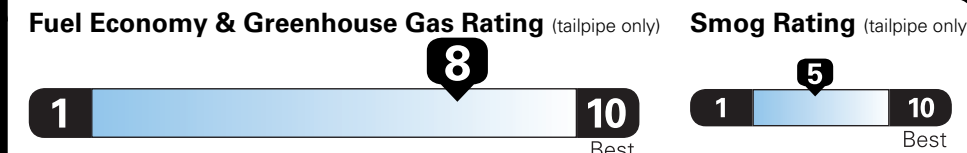

This vehicle emits 236 grams CO₂ per mile. The best emits 0 grams per mile (tailpipe only). Producing and distributing fuel also create emissions; learn more at fuelconomy.gov.

Actual results will vary for many reasons, including driving conditions and how you drive and maintain your vehicle. The average new vehicle gets 27 MPG and costs $7,500 to fuel over 5 years. Cost estimates are based on 15,000 miles per year at $2.70 per gallon. MPGe is miles per gasoline gallon equivalent. Vehicle emissions are a significant cause of climate change and smog.

fuelconomy.gov

Calculate personalized estimates and compare vehicles

10-year
100,000-mile
LIMITED POWERTRAIN WARRANTY

10 YEAR / 100,000 MILE POWERTRAIN
7 YEAR / 100,000 MILE ANTI-CORROSION/PERFORATION
5 YEAR / 60,000 MILE BUMPER-TO-BUMPER
5 YEAR / UNLIMITED MILE ROADSIDE ASSISTANCE

GOVERNMENT 5-STAR SAFETY RATINGS

This vehicle has not been rated by the government for overall vehicle score, frontal crash, side crash, or rollover risk.

Source: National Highway Traffic Safety Administration (NHTSA).
www.safercar.gov or 1-888-327-4236

Parts Content Information

For vehicles in this carline:
U.S./Canadian Parts Content: **0%**
Major Sources of Foreign Parts Content: **THAILAND 94%**

For this vehicle:
Final Assembly Point: **CHONBURI, THAILAND**
Country of Origin: **THAILAND**
Engine: **THAILAND**
Transmission: **THAILAND**

Note: Parts content does not include final assembly, distribution, or other non-parts costs.