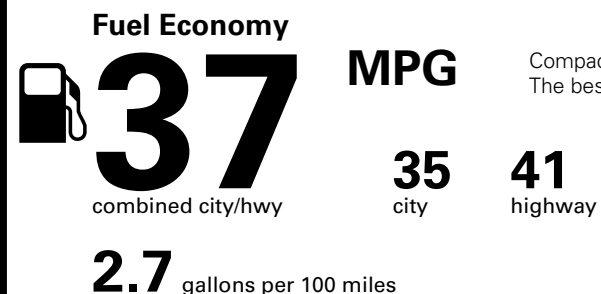

*MSRP (Manufacturer's Suggested Retail Price)

Visit us at www.mitsubishicars.com

EPA DOT Fuel Economy and Environment

Gasoline Vehicle

Compact Cars range from 14 to 113 MPG. The best vehicle rates 136 MPGe.