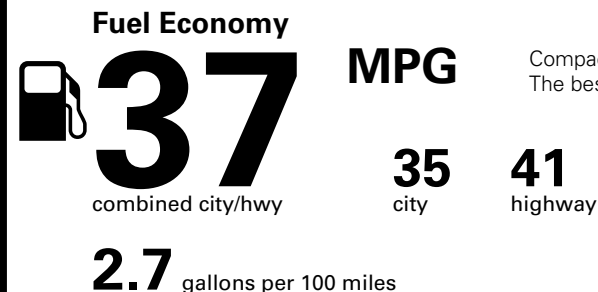

*MSRP (Manufacturer's Suggested Retail Price)

Visit us at www.mitsubishicars.com

EPA DOT Fuel Economy and Environment

Gasoline Vehicle

Compact Cars range from 14 to 113 MPG. The best vehicle rates 136 MPGe.