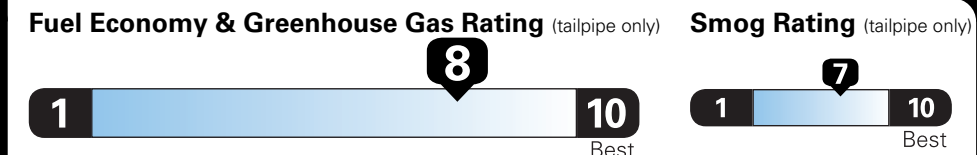

Safety & Security

- Hill Start Assist (HSA)
- Anti-lock Braking System (ABS) with Electronic Brakeforce Distribution (EBD) and brake assist
- Active Stability Control (ASC)
- Tire Pressure Monitoring System (TPMS)
- Side curtain airbags
- Driver's side knee airbag
- Advanced dual-stage front airbags

Safety & Security (cont'd)

- Three-point seatbelts for all seating positions
- Height-adjustable front shoulder belts with pretensioner
- LATCH child-restraint system
- Child safety rear door locks
- Anti-theft engine immobilizer
- RISE body construction

Optional Equipment

Full Tank of Gas INCLUDED

MSRP*: $15,195.00
Total Optional Equipment: $0.00
Subtotal: $15,195.00
Destination/Handling: $835.00
Total MSRP*: $16,030.00
*MSRP (Manufacturer's Suggested Retail Price)

Visit us at www.mitsubishicars.com

EPA DOT Fuel Economy and Environment

Gasoline Vehicle

Fuel Economy

37 MPG
combined city/hwy

35 city 42 highway

2.7 gallons per 100 miles
These estimates reflect new EPA methods beginning with 2017 models.

Compact Cars range from 14 to 116 MPG. The best vehicle rates 119 MPGe.

You save $2,000
in fuel costs over 5 years compared to the average new vehicle.

Annual fuel COST
$1,000

This vehicle emits 237 grams CO₂ per mile. The best emits 0 grams per mile (tailpipe only). Producing and distributing fuel also create emissions; learn more at fuelconomy.gov.

Actual results will vary for many reasons, including driving conditions and how you drive and maintain your vehicle. The average new vehicle gets 26 MPG and costs $7,000 to fuel over 5 years. Cost estimates are based on 15,000 miles per year at $2.45 per gallon. MPGe is miles per gasoline gallon equivalent. Vehicle emissions are a significant cause of climate change and smog.

fuelconomy.gov

Calculate personalized estimates and compare vehicles

10-year
100,000-mile
LIMITED POWERTRAIN WARRANTY

10^{YEAR}/100,000^{MILE} POWERTRAIN
7^{YEAR}/100,000^{MILE} ANTI-CORROSION/PERFORATION
5^{YEAR}/60,000^{MILE} BUMPER-TO-BUMPER
5^{YEAR}/UNLIMITED^{MILE} ROADSIDE ASSISTANCE

*See participating Retailer for Limited Warranty and Roadside Assistance terms and conditions.

GOVERNMENT 5-STAR SAFETY RATINGS

This vehicle has not been rated by the government for overall vehicle score, frontal crash, side crash, or rollover risk.

Source: National Highway Traffic Safety Administration (NHTSA).
www.safercar.gov or 1-888-327-4236

Parts Content Information

For vehicles in this carline:
U.S./Canadian Parts Content: 0% Major Sources of Foreign Parts Content: THAILAND 94%

For this vehicle:
Final Assembly Point: CHONBURI, THAILAND
Country of Origin: THAILAND Engine: THAILAND Transmission: THAILAND

Note: Parts content does not include final assembly, distribution, or other non-parts costs.

Cumulative Accessory Weight is **5.5 lbs**

Method of Transport: TRUCK VIN : ML32F3FJ9HHF15039
Plant/Port of Entry: JACKSONVILLE,FL Route Code : THT

Gasoline, license and title fees, applicable federal, state and local taxes and dealer and distributor installed options and accessories are not included in the manufacturer's suggested retail price. This label has been applied to this vehicle pursuant to federal law and cannot be moved or altered prior to delivery to the ultimate purchaser.

Cumulative Accessory Weight is **5.5 lbs**