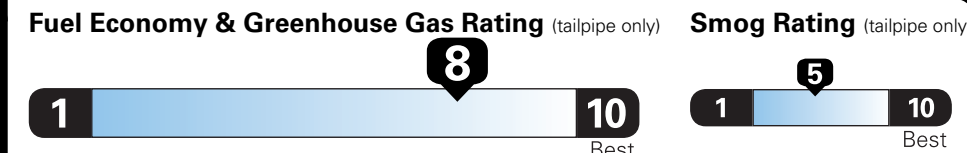

This vehicle emits 237 grams CO₂ per mile. The best emits 0 grams per mile (tailpipe only). Producing and distributing fuel also create emissions; learn more at fuelconomy.gov.

Actual results will vary for many reasons, including driving conditions and how you drive and maintain your vehicle. The average new vehicle gets 27 MPG and costs $6,750 to fuel over 5 years. Cost estimates are based on 15,000 miles per year at $2.40 per gallon. MPGe is miles per gasoline gallon equivalent. Vehicle emissions are a significant cause of climate change and smog.

fuelconomy.gov

Calculate personalized estimates and compare vehicles

10-year
100,000-mile
LIMITED POWERTRAIN WARRANTY

10 YEAR / 100,000 MILE POWERTRAIN
7 YEAR / 100,000 MILE ANTI-CORROSION/PERFORATION
5 YEAR / 60,000 MILE BUMPER-TO-BUMPER
5 YEAR / UNLIMITED MILE ROADSIDE ASSISTANCE

GOVERNMENT 5-STAR SAFETY RATINGS

This vehicle has not been rated by the government for overall vehicle score, frontal crash, side crash, or rollover risk.

Source: National Highway Traffic Safety Administration (NHTSA).
www.safercar.gov or 1-888-327-4236

Parts Content Information

For vehicles in this carline:
U.S./Canadian Major Sources of Parts Content: Foreign Parts Content:
0% **THAILAND 90%**

For this vehicle:
Final Assembly Point: **CHONBURI, THAILAND**
Country of Origin: **THAILAND**
Engine: **THAILAND**
Transmission: **THAILAND**

Note: Parts content does not include final assembly, distribution, or other non-parts costs.