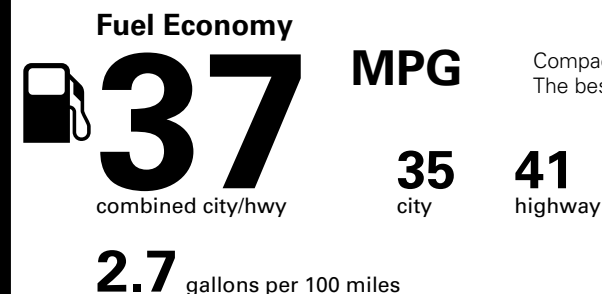

Safety & Security

- Hill Start Assist (HSA)

Safety & Security (cont'd)

- Anti-lock Braking System (ABS) with Electronic Brakeforce Distribution (EBD) and Brake Assist (BA)
- Active Stability Control (ASC)
- Tire Pressure Monitoring System (TPMS)
- Advanced dual-stage SRS front airbags
- Side curtain airbags
- Driver's knee airbag
- Three-point seatbelts for all seating positions
- Adjustable front shoulder belts with pretensioner
- LATCH child-restraint system
- Child safety rear door locks
- Anti-theft engine immobilizer
- RISE body construction

Optional Equipment

Full Tank of Gas	INCLUDED
Smartphone Display Package	$800.00
6.5" Smartphone Link Display Audio (SDA) System - Apple CarPlay™ and Android Auto™ Compatibility - AM/FM/CD/MP3 audio system 15" Dark Chrome Alloy Wheels - Leather-Wrapped Steering Wheel - Steering Wheel Voice Controls - Cruise Control	
Accy Foglights	$295.00
Accy Exhaust Finisher	$59.00
Accy Wheel Locks	$65.00
Accy Carpeted Floor Mats and Portfolio	$125.00

MSRP*:	$15,595.00
Total Optional Equipment:	$1,344.00
Subtotal:	$16,939.00
Destination/Handling:	$865.00
Total MSRP*:	$17,804.00

*MSRP (Manufacturer's Suggested Retail Price)

Visit us at www.mitsubishicars.com

Fuel Economy and Environment

Gasoline Vehicle

Compact Cars range from 14 to 107 MPG. The best vehicle rates 136 MPGe.

You save $2,000
in fuel costs over 5 years compared to the average new vehicle.

Annual fuel COST
$950