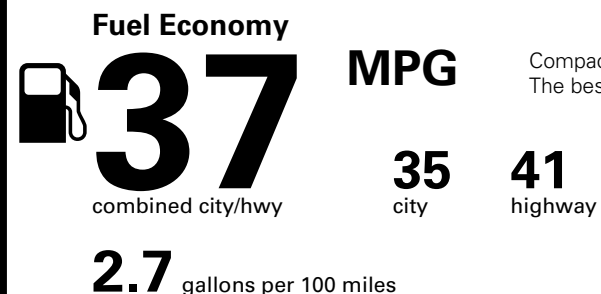

Fuel Economy and Environment

Gasoline Vehicle

Compact Cars range from 14 to 107 MPG. The best vehicle rates 136 MPGe.

You save \$2,000
 in fuel costs over 5 years compared to the average new vehicle.

Annual fuel COST
\$950