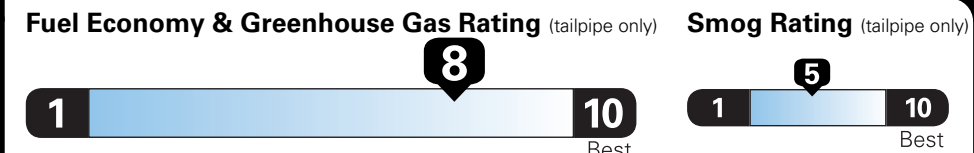

Fuel Economy and Environment

Gasoline Vehicle

Compact Cars range from 14 to 107 MPG. The best vehicle rates 136 MPGe.

You save \$2,000
 in fuel costs over 5 years compared to the average new vehicle.

Annual fuel COST
\$950