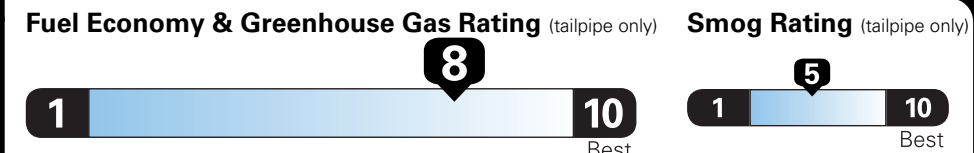

This vehicle emits 239 grams CO₂ per mile. The best emits 0 grams per mile (tailpipe only). Producing and distributing fuel also create emissions; learn more at fuelconomy.gov.

Actual results will vary for many reasons, including driving conditions and how you drive and maintain your vehicle. The average new vehicle gets 27 MPG and costs $7,000 to fuel over 5 years. Cost estimates are based on 15,000 miles per year at $2.55 per gallon. MPGe is miles per gasoline gallon equivalent. Vehicle emissions are a significant cause of climate change and smog.

fuelconomy.gov

Calculate personalized estimates and compare vehicles

10-year 100,000-mile LIMITED POWERTRAIN WARRANTY

10 YEAR / 100,000 MILE POWERTRAIN
5 YEAR / 60,000 MILE BUMPER-TO-BUMPER

7 YEAR / 100,000 MILE ANTI-CORROSION/PERFORATION
5 YEAR / UNLIMITED MILE ROADSIDE ASSISTANCE

*See participating Retailer for Limited Warranty and Roadside Assistance terms and conditions.

GOVERNMENT 5-STAR SAFETY RATINGS

This vehicle has not been rated by the government for overall vehicle score, frontal crash, side crash, or rollover risk.

Source: National Highway Traffic Safety Administration (NHTSA).
www.safercar.gov or 1-888-327-4236

Parts Content Information

For vehicles in this carline:
U.S./Canadian Parts Content: **0%**
Major Sources of Foreign Parts Content: **THAILAND 93%**

For this vehicle:
Final Assembly Point: **CHONBURI, THAILAND**
Country of Origin: **THAILAND**
Engine: **THAILAND**
Transmission: **THAILAND**

Note: Parts content does not include final assembly, distribution, or other non-parts costs.

MITSUBISHI MOTORS

Cumulative Accessory Weight is 5.1 lbs

Method of Transport: TRUCK
Plant/Port of Entry: BALTIMORE, MD

VIN : **ML32F3FJ9KHF04114**
Route Code : **TBR**

Gasoline, license and title fees, applicable federal, state and local taxes and dealer and distributor installed options and accessories are not included in the manufacturer's suggested retail price. This label has been applied to this vehicle pursuant to federal law and cannot be moved or altered prior to delivery to the ultimate purchaser.

Cumulative Accessory Weight is **5.1 lbs**