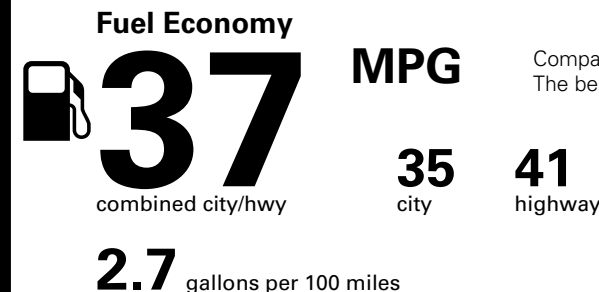

- Touch panel display audio system
- Rearview camera
- Four speakers
- Bluetooth® wireless technology
- USB port
- Cruise control
- ECO indicator light
- Steering wheel audio controls
- Steering wheel phone controls
- Air conditioning
- Micron air filtration
- Rear heater floor ducts
- Remote keyless entry with panic feature
- Power windows
- Power door locks
- 12-volt power outlet
- Floor console with cup holders
- Front door panel storage pockets
- Glove box

Safety & Security

- Hill Start Assist (HSA)
- Anti-lock Braking System (ABS) with Electronic Brakeforce Distribution (EBD) and Brake Assist
- Active Stability Control (ASC)
- Tire Pressure Monitoring System (TPMS)
- Advanced dual-stage front airbags
- Side curtain airbags
- Driver's knee airbag
- Three-point seatbelts for all seating positions
- Adjustable front shoulder belts with pretensioner
- LATCH child-restraint system
- Child safety rear door locks
- Anti-theft engine immobilizer
- RISE body construction

Additional Equipment

Full Tank of Gas	INCLUDED
Accy Fog Lights	$295.00
Accy Carpeted Floor Mats and Portfolio	$135.00
ES Popular Equipment Value Package	$270.00
- Cargo mat - Cargo net - Armrest console	

MSRP*:	$15,995.00
Total Additional Equipment:	$700.00
Subtotal:	$16,695.00
Destination/Handling:	$995.00
Total MSRP*:	$17,690.00

*MSRP (Manufacturer's Suggested Retail Price)

Visit us at www.mitsubishicars.com

Fuel Economy and Environment

Gasoline Vehicle

Compact Cars range from 14 to 119 MPG. The best vehicle rates 136 MPGe.

You save $1,750
in fuel costs over 5 years compared to the average new vehicle.

Annual fuel cost $1,050