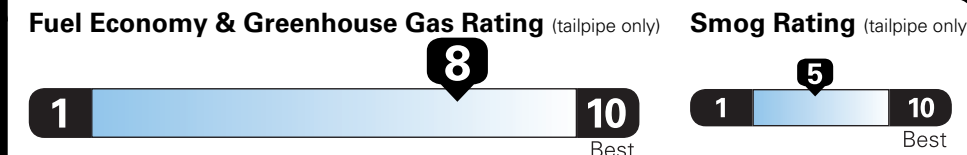

This vehicle emits 239 grams CO₂ per mile. The best emits 0 grams per mile (tailpipe only). Producing and distributing fuel also create emissions; learn more at fuelconomy.gov.

Actual results will vary for many reasons, including driving conditions and how you drive and maintain your vehicle. The average new vehicle gets 27 MPG and costs $7,000 to fuel over 5 years. Cost estimates are based on 15,000 miles per year at $2.55 per gallon. MPGe is miles per gasoline gallon equivalent. Vehicle emissions are a significant cause of climate change and smog.

fuelconomy.gov

Calculate personalized estimates and compare vehicles

Smartphone QR Code™

10-year 100,000-mile LIMITED POWERTRAIN WARRANTY

10 YEAR / 100,000 MILE POWERTRAIN	7 YEAR / 100,000 MILE ANTI-CORROSION/PERFORATION
5 YEAR / 60,000 MILE BUMPER-TO-BUMPER	5 YEAR / UNLIMITED MILE ROADSIDE ASSISTANCE

GOVERNMENT 5-STAR SAFETY RATINGS

This vehicle has not been rated by the government for overall vehicle score, frontal crash, side crash, or rollover risk.

Source: National Highway Traffic Safety Administration (NHTSA).
www.safercar.gov or 1-888-327-4236

Parts Content Information

For vehicles in this carline:
U.S./Canadian Major Sources of Parts Content: Foreign Parts Content:
0% **THAILAND 93%**

For this vehicle:
Final Assembly Point: **CHONBURI, THAILAND**
Country of Origin: **THAILAND**
Engine: **THAILAND**
Transmission: **THAILAND**

Note: Parts content does not include final assembly, distribution, or other non-parts costs.