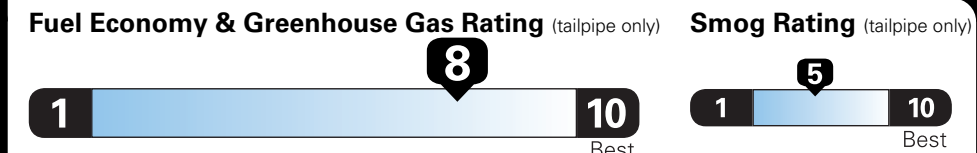

You save $1,750
in fuel costs over 5 years compared to the average new vehicle.

Annual fuel COST
$1,050