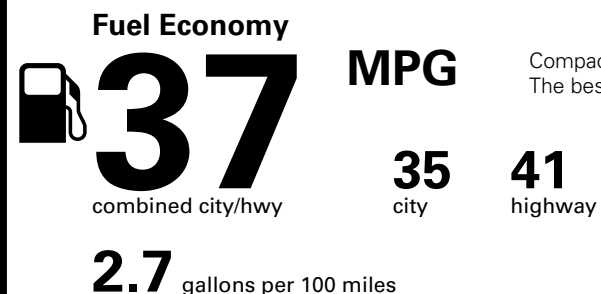

*MSRP (Manufacturer's Suggested Retail Price)

Visit us at www.mitsubishicars.com

EPA DOT Fuel Economy and Environment

Gasoline Vehicle

You save \$1,750
in fuel costs over 5 years compared to the average new vehicle.