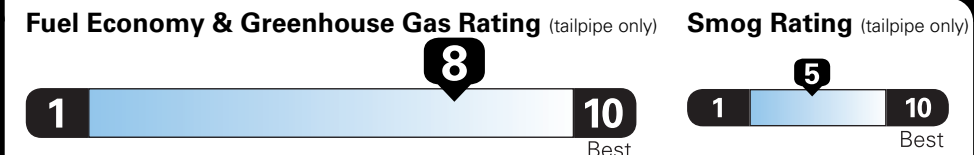

Fuel Economy and Environment

Gasoline Vehicle

Compact Cars range from 14 to 119 MPG. The best vehicle rates 136 MPGe.

You save \$1,750
in fuel costs over 5 years compared to the average new vehicle.

Annual fuel cost \$1,050