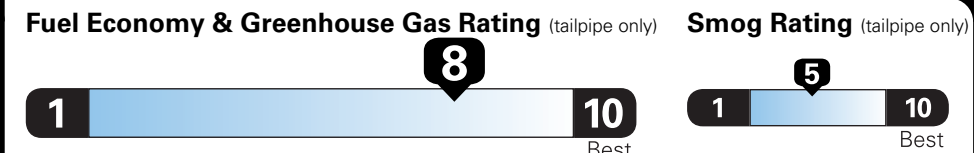

This vehicle emits 236 grams CO₂ per mile. The best emits 0 grams per mile (tailpipe only). Producing and distributing fuel also create emissions; learn more at fuelconomy.gov.

Actual results will vary for many reasons, including driving conditions and how you drive and maintain your vehicle. The average new vehicle gets 27 MPG and costs $7,500 to fuel over 5 years. Cost estimates are based on 15,000 miles per year at $2.70 per gallon. MPGe is miles per gasoline gallon equivalent. Vehicle emissions are a significant cause of climate change and smog.

fuelconomy.gov

Calculate personalized estimates and compare vehicles

Smartphone QR Code™

10-year 100,000-mile LIMITED POWERTRAIN WARRANTY

10^{YEAR}/100,000^{MILE} POWERTRAIN **7^{YEAR}/100,000^{MILE} ANTI-CORROSION/PERFORATION**

5^{YEAR}/60,000^{MILE} BUMPER-TO-BUMPER **5^{YEAR}/UNLIMITED^{MILE} ROADSIDE ASSISTANCE**

*See participating Retailer for Limited Warranty and Roadside Assistance terms and conditions.

GOVERNMENT 5-STAR SAFETY RATINGS

This vehicle has not been rated by the government for overall vehicle score, frontal crash, side crash, or rollover risk.

Source: National Highway Traffic Safety Administration (NHTSA). www.safercar.gov or 1-888-327-4236

Parts Content Information

For vehicles in this carline:
U.S./Canadian Parts Content: **0%** Major Sources of Foreign Parts Content: **THAILAND 94%**

For this vehicle:
Final Assembly Point: **CHONBURI, THAILAND**
Country of Origin: **THAILAND** Engine: **THAILAND** Transmission: **THAILAND**

Note: Parts content does not include final assembly, distribution, or other non-parts costs.

MITSUBISHI MOTORS

Cumulative Accessory Weight is 9.5 lbs Method of Transport: TRUCK Plant/Port of Entry: BALTIMORE, MD

VIN : ML32F3FJ9LHF00727 **Route Code : TBR**

Gasoline, license and title fees, applicable federal, state and local taxes and dealer and distributor installed options and accessories are not included in the manufacturer's suggested retail price. This label has been applied to this vehicle pursuant to federal law and cannot be moved or altered prior to delivery to the ultimate purchaser.

Cumulative Accessory Weight is 9.5 lbs