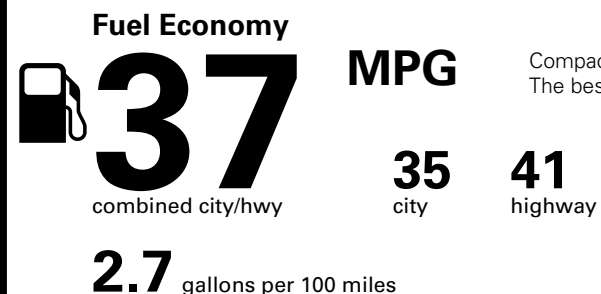

*MSRP (Manufacturer's Suggested Retail Price)

Visit us at www.mitsubishicars.com

Fuel Economy and Environment

Gasoline Vehicle

Compact Cars range from 14 to 119 MPG. The best vehicle rates 136 MPGe.

You save \$2,000
in fuel costs over 5 years compared to the average new vehicle.