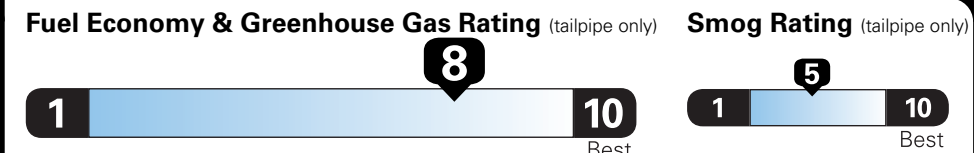

This vehicle emits 252 grams CO₂ per mile. The best emits 0 grams per mile (tailpipe only). Producing and distributing fuel also create emissions; learn more at fuelconomy.gov.

Actual results will vary for many reasons, including driving conditions and how you drive and maintain your vehicle. The average new vehicle gets 27 MPG and costs $7,500 to fuel over 5 years. Cost estimates are based on 15,000 miles per year at $2.70 per gallon. MPGe is miles per gasoline gallon equivalent. Vehicle emissions are a significant cause of climate change and smog.

fuelconomy.gov

Calculate personalized estimates and compare vehicles

Smartphone QR Code™

10-year 100,000-mile LIMITED POWERTRAIN WARRANTY

10^{YEAR} / 100,000^{MILE} POWERTRAIN

7^{YEAR} / 100,000^{MILE} ANTI-CORROSION/PERFORATION

5^{YEAR} / 60,000^{MILE} BUMPER-TO-BUMPER

5^{YEAR} / UNLIMITED^{MILE} ROADSIDE ASSISTANCE

*See participating Retailer for Limited Warranty and Roadside Assistance terms and conditions.

GOVERNMENT 5-STAR SAFETY RATINGS

This vehicle has not been rated by the government for overall vehicle score, frontal crash, side crash, or rollover risk.

Source: National Highway Traffic Safety Administration (NHTSA).
www.safercar.gov or 1-888-327-4236

Parts Content Information

For vehicles in this carline:
U.S./Canadian Parts Content: **0%** Major Sources of Foreign Parts Content: **THAILAND 93%**

For this vehicle:
Final Assembly Point: **CHONBURI, THAILAND**
Country of Origin: **THAILAND** Engine: **THAILAND** Transmission: **THAILAND**

Note: Parts content does not include final assembly, distribution, or other non-parts costs.

MITSUBISHI MOTORS

Cumulative Accessory Weight is 9.5 lbs

Method of Transport: TRUCK
Plant/Port of Entry: BALTIMORE, MD

VIN : **ML32F3FJ9LHF07547**
Route Code : **TBR**

Gasoline, license and title fees, applicable federal, state and local taxes and dealer and distributor installed options and accessories are not included in the manufacturer's suggested retail price. This label has been applied to this vehicle pursuant to federal law and cannot be moved or altered prior to delivery to the ultimate purchaser.

Cumulative Accessory Weight is 9.5 lbs