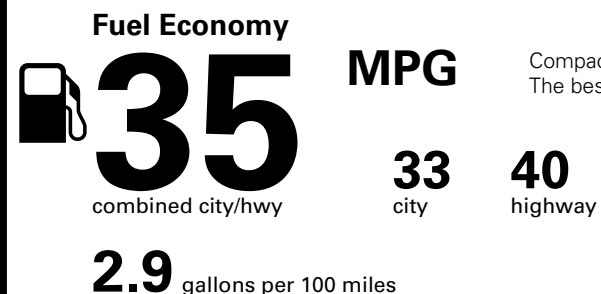

*MSRP (Manufacturer's Suggested Retail Price)

Visit us at www.mitsubishicars.com

Fuel Economy and Environment

Gasoline Vehicle

Compact Cars range from 14 to 113 MPG. The best vehicle rates 136 MPGe.

You save \$1,750
in fuel costs over 5 years compared to the average new vehicle.