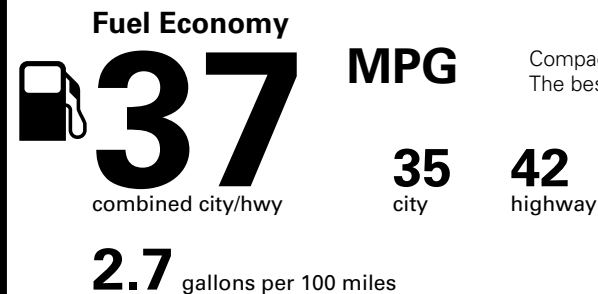

*MSRP (Manufacturer's Suggested Retail Price)

Visit us at www.mitsubishicars.com

Fuel Economy and Environment

Gasoline Vehicle

Compact Cars range from 14 to 116 MPG. The best vehicle rates 119 MPGe.

You save \$2,000
 in fuel costs over 5 years compared to the average new vehicle.