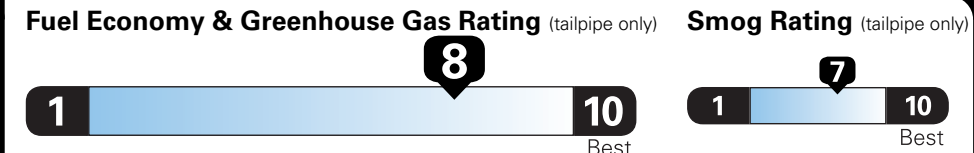

This vehicle emits 237 grams CO₂ per mile. The best emits 0 grams per mile (tailpipe only). Producing and distributing fuel also create emissions; learn more at fuelconomy.gov.

Actual results will vary for many reasons, including driving conditions and how you drive and maintain your vehicle. The average new vehicle gets 26 MPG and costs $7000 to fuel over 5 years. Cost estimates are based on 15000 miles per year at 2.45 per gallon. MPGe is miles per gasoline gallon equivalent. Vehicle emissions are a significant cause of climate change and smog.

fuelconomy.gov

Calculate personalized estimates and compare vehicles

10-year
100,000-mile
LIMITED POWERTRAIN WARRANTY

10 YEAR / 100,000 MILE POWERTRAIN
7 YEAR / 100,000 MILE ANTI-CORROSION/PERFORATION

5 YEAR / 60,000 MILE BUMPER-TO-BUMPER
5 YEAR / UNLIMITED MILE ROADSIDE ASSISTANCE

*See participating Retailer for Limited Warranty and Roadside Assistance terms and conditions.

GOVERNMENT 5-STAR SAFETY RATINGS

This vehicle has not been rated by the government for overall vehicle score, frontal crash, side crash, or rollover risk.

Source: National Highway Traffic Safety Administration (NHTSA).
www.safercar.gov or 1-888-327-4236

Parts Content Information

For vehicles in this carline:
U.S./Canadian Parts Content: **0%**
Major Sources of Foreign Parts Content: **THAILAND 94%**

For this vehicle:
Final Assembly Point: **CHONBURI, THAILAND**
Country of Origin: **THAILAND**
Engine: **THAILAND**
Transmission: **THAILAND**

Note: Parts content does not include final assembly, distribution, or other non-parts costs.

MITSUBISHI MOTORS

Cumulative Accessory Weight is 5.9 lbs

Method of Transport: RAIL
Plant/Port of Entry: HUENEME, CA

VIN : ML32F3FJXHH002184
Route Code : RDAC

Gasoline, license and title fees, applicable federal, state and local taxes and dealer and distributor installed options and accessories are not included in the manufacturer's suggested retail price. This label has been applied to this vehicle pursuant to federal law and cannot be moved or altered prior to delivery to the ultimate purchaser.

Cumulative Accessory Weight is **5.9 lbs**